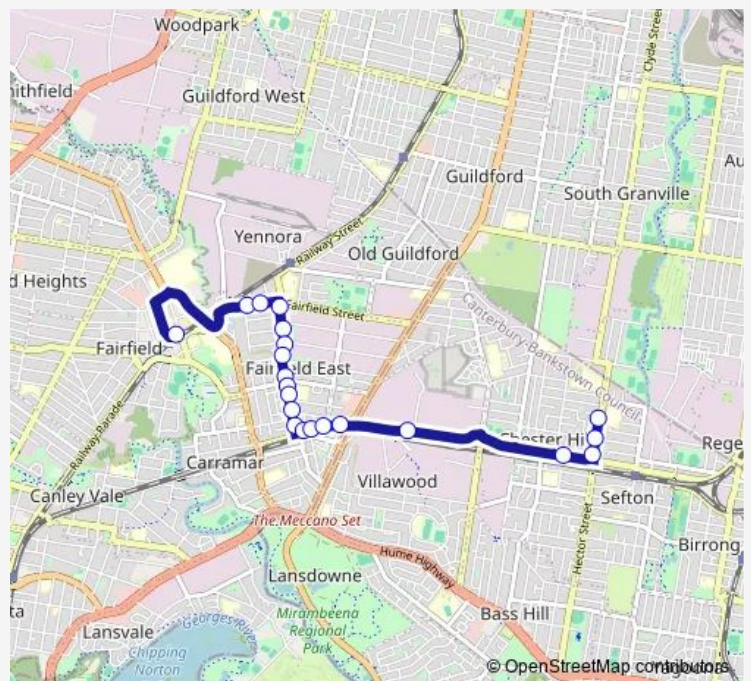

School Bus S600 Fairfield to Sefton High School

[Go to website](#)

Direction

Fairfield Station, Stand E — Hector St Opp Sefton High School

21 stops

[Open route schedule](#)

- Fairfield Station, Stand E
- Fairfield St Opp Victory St
- Rosary Village, Fairfield St
- Crown St After Fairfield St
- Crown St Opp James St
- Crown St At Seville St
- Normanby St Opp Landon St
- Normanby St Before Tangerine St
- Normanby Rd Opp Peppercorn Av
- Villawood Aged Care Facility, Normanby St
- Normanby St Before Belmore St
- Normanby St Before River Av
- River Av At Lupin Av
- River Av At Seaman Av
- River Av At Mandarin St
- River Av Opp Villawood Station
- Christina Rd Opp Leightonfield Station
- Waldron Rd Before Arcadia Rd
- Hector St After Waldron Rd
- Hector St And Virgil Av
- Hector St Opp Sefton High School

Route schedule

Fairfield Station, Stand E — Hector St Opp Sefton High School

Monday	07:57
Tuesday	07:57
Wednesday	07:57
Thursday	07:57
Friday	07:57
Saturday	—
Sunday	—

Route info

Direction: Fairfield Station, Stand E

Stops: 21

Trip Duration: 0 hour 21 min

S600 — Fairfield to Sefton High School

S600 School Bus time schedules and route maps are available in an offline PDF at busmaps.com. Use the busmaps.com website to see live bus times, train schedule or subway schedule, and step-by-step directions for all public transit in Liverpool