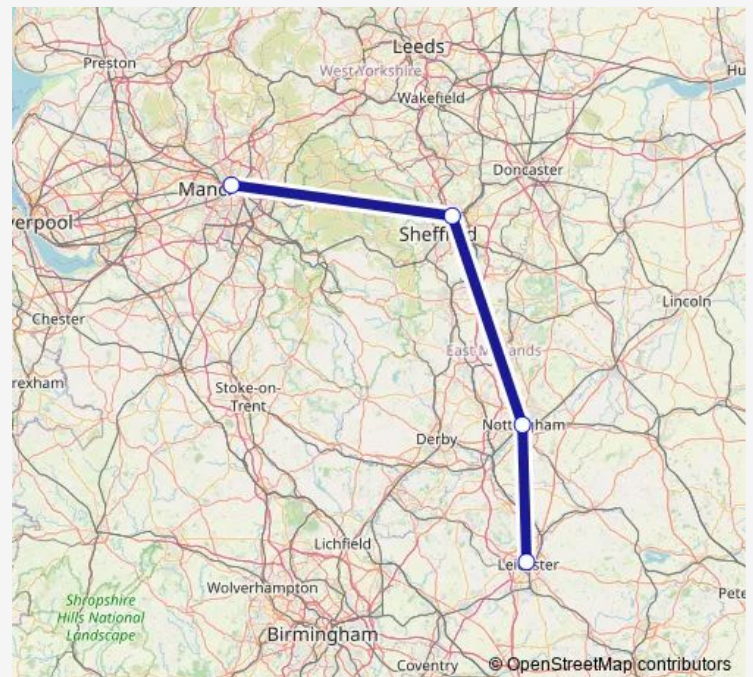

Greyfriars (Stop C12), Greyfriar Gate, Nottingham

Meadowhall Interchange/B1 (B1), Meadowhall Interchange, Sheffield

Shudehill Interchange (Stand G), Shudehill, Manchester City Centre

Route schedule

St Margaret's Bus Station (Stand SB), Leicester — Shudehill Interchange (Stand G), Shudehill, Manchester City Centre

Monday 16:10

Tuesday 16:10

Wednesday 16:10

Thursday 16:10

Friday 16:10

Saturday 16:10

Sunday 16:10

Route info

Direction: St Margaret's Bus Station (Stand SB), Leicester

Stops: 4

Trip Duration: 0 hour 0 min

■ Uk079

Direction

Shudehill Interchange (Stand G), Shudehill, Manchester City Centre — St Margaret's Bus Station (Stand SB), Leicester

4 stops

[Open route schedule](#)

Shudehill Interchange (Stand G), Shudehill, Manchester City Centre

Meadowhall Interchange/B1 (B1), Meadowhall Interchange, Sheffield

Greyfriars (Stop C12), Greyfriar Gate, Nottingham