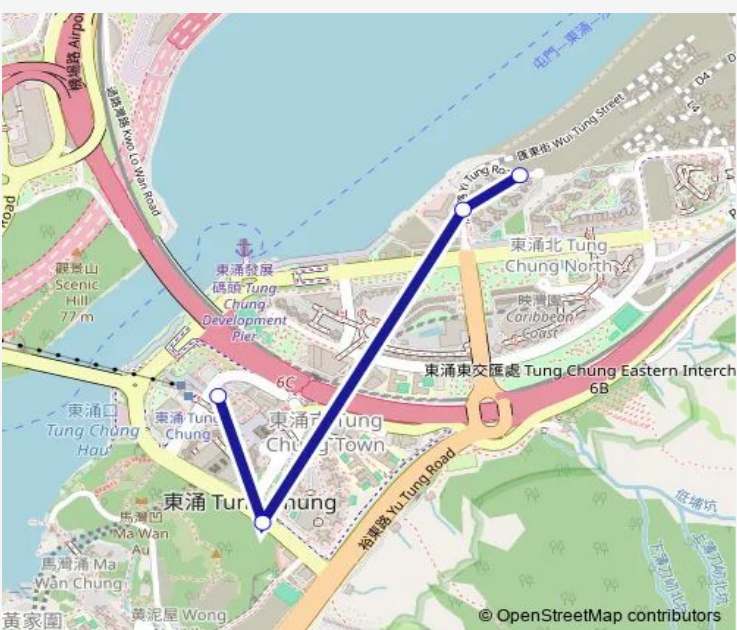

Route schedule
 [Ctb] YU NGA Court, YI Tung Road[[Lwb] NGA Shing House, YU NGA Court[[Nlb] YU NGA Court — [Db] NON-Franchised BUS Loading AND Unloading Area OF Tung Chung Station BUS Terminus, TAT Tung Road[[Db] Tung Chung Station BUS Terminus[[Nlb] Tung Chung MTR Station[[Nlb] Tung Chung Station BUS Terminus

Monday	08:00
Tuesday	08:00
Wednesday	08:00
Thursday	08:00
Friday	08:00
Saturday	—
Sunday	—

Route info

Direction: [Ctb] YU NGA Court, YI Tung Road[[Lwb] NGA Shing House, YU NGA Court[[Nlb] YU NGA Court

Stops: 4

Trip Duration: 0 hour 10 min

Direction

[Ctb] YU NGA Court, YI Tung Road|[Lwb] NGA Shing House, YU NGA Court|[Nlb] YU NGA Court — [Ctb] YU NGA Court, YI Tung Road|[Lwb] NGA Shing House, YU NGA Court|[Nlb] YU NGA Court

Monday	07:00
Tuesday	07:00
Wednesday	07:00
Thursday	07:00
Friday	07:00
Saturday	—
Sunday	—

Route info

Direction: [Ctb] YU NGA Court, YI Tung Road|[Lwb] NGA Shing House, YU NGA Court|[Nlb] YU NGA Court

Stops: 6