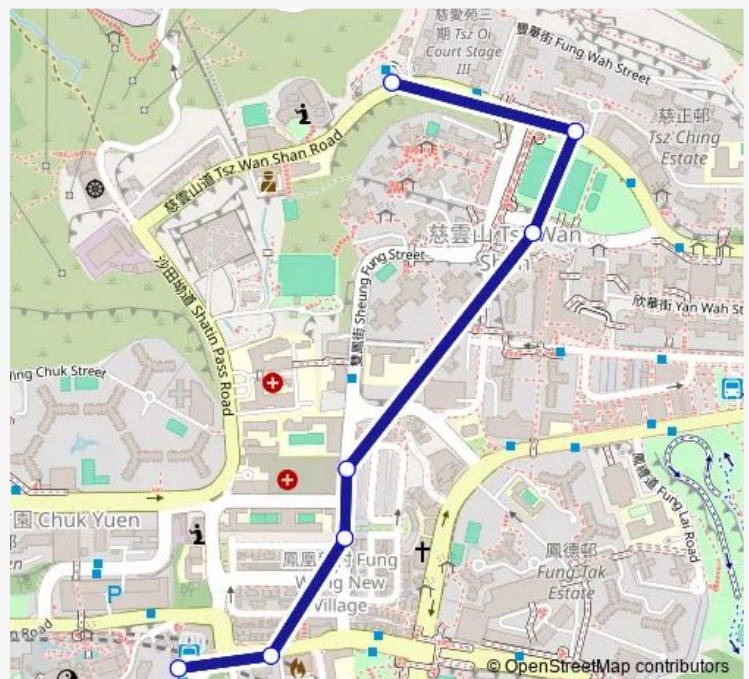

WONG TAI SIN PUBLIC LIGHT BUS (SCHEDULED) SERVICE TERMINUS

Route schedule

TSZ WAN SHAN (NORTH) BUS TERMINUS — WONG TAI SIN PUBLIC LIGHT BUS (SCHEDULED) SERVICE TERMINUS

Monday	05:00-21:00
Tuesday	05:00-21:00
Wednesday	05:00-21:00
Thursday	05:00-21:00
Friday	05:00-21:00
Saturday	05:00-21:00
Sunday	05:00-20:00

Route info

Direction: TSZ WAN SHAN (NORTH) BUS TERMINUS

Stops: 7

Trip Duration: 0 hour 7 min

37A — Wong TAI SIN Public Light BUS (Scheduled) Service Terminus - TSZ WAN Shan (North)

BusMaps

Direction

WONG TAI SIN PUBLIC LIGHT BUS (SCHEDULED)
SERVICE TERMINUS — TSZ WAN SHAN (NORTH) BUS
TERMINUS

Route schedule

WONG TAI SIN PUBLIC LIGHT BUS (SCHEDULED)
SERVICE TERMINUS — TSZ WAN SHAN (NORTH) BUS
TERMINUS

Monday 05:00-21:00

Tuesday 05:00-21:00

Wednesday 05:00-21:00

Thursday 05:00-21:00

Friday 05:00-21:00

Saturday 05:00-21:00

Sunday 05:00-20:00

Route info

Direction: WONG TAI SIN PUBLIC LIGHT BUS (SCHED-
ULED) SERVICE TERMINUS

Stops: 7

Trip Duration: 0 hour 7 min

37A Bus time schedules and route maps are available in an offline PDF at busmaps.com. Use the busmaps.com website to see live bus times, train schedule or subway schedule, and step-by-step directions for all public transit in Wong Tai Sin