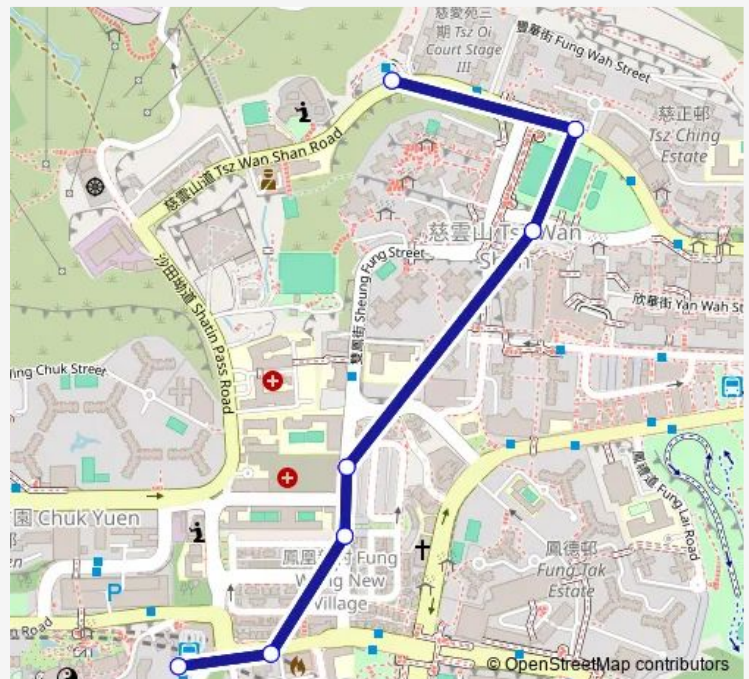

Wong TAI SIN Public Light BUS (Scheduled) Service Terminus

Route schedule

TSZ WAN Shan (North) BUS Terminus — Wong TAI SIN Public Light BUS (Scheduled) Service Terminus

Monday	05:00-21:00
Tuesday	05:00-21:00
Wednesday	05:00-21:00
Thursday	05:00-21:00
Friday	05:00-21:00
Saturday	05:00-21:00
Sunday	05:00-20:00

Route info

Direction: TSZ WAN Shan (North) BUS Terminus

Stops: 7

Trip Duration: 0 hour 6 min

■ 37a — Wong TAI SIN Public Light BUS (Scheduled) Service Terminus - TSZ WAN Shan (North)

Direction

Wong TAI SIN Public Light BUS (Scheduled) Service Terminus — TSZ WAN Shan (North) BUS Terminus

Route schedule

Wong TAI SIN Public Light BUS (Scheduled) Service Terminus — TSZ WAN Shan (North) BUS Terminus

Monday 05:00-21:00

Tuesday 05:00-21:00

Wednesday 05:00-21:00

Thursday 05:00-21:00

Friday 05:00-21:00

Saturday 05:00-21:00

Sunday 05:00-20:00

Route info

Direction: Wong TAI SIN Public Light BUS (Scheduled) Service Terminus

Stops: 7

Trip Duration: 0 hour 6 min

37a Bus time schedules and route maps are available in an offline PDF at busmaps.com. Use the busmaps.com website to see live bus times, train schedule or subway schedule, and step-by-step directions for all public transit in Wong Tai Sin