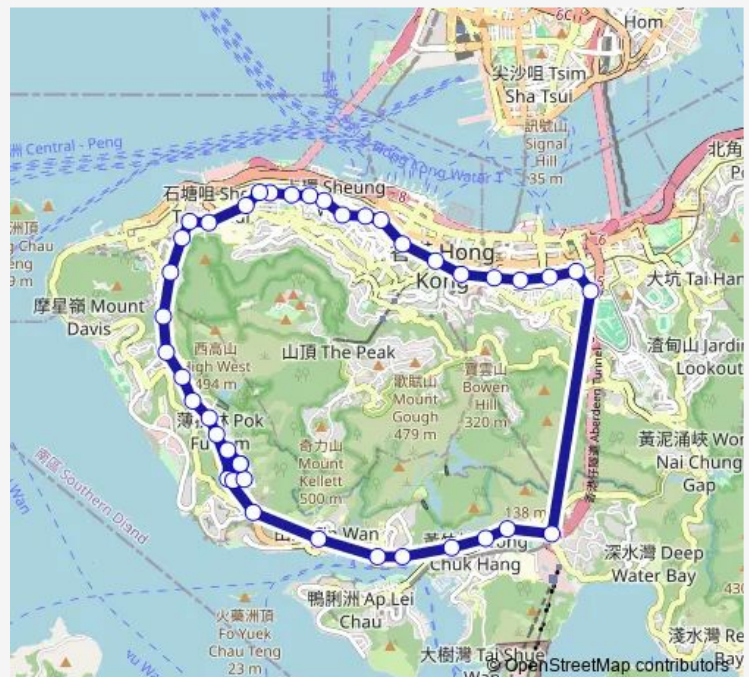

### Route schedule

[Ctb] CHI Fu — [Ctb] CHI Fu

Monday	06:36-22:16
Tuesday	06:36-22:16
Wednesday	06:36-22:16
Thursday	06:36-22:16
Friday	06:36-22:16
Saturday	06:36-22:06
Sunday	07:04-21:06

### Route info

Direction: [Ctb] CHI Fu

Stops: 41

Trip Duration: 0 hour 44 min

37A — CHI FU FA Yuen - Admiralty (Circular)

mary School/<Br>Hennessy Road Government Primary School, Hennessy Road[[Kmb] Hennessy Road Government Primary School