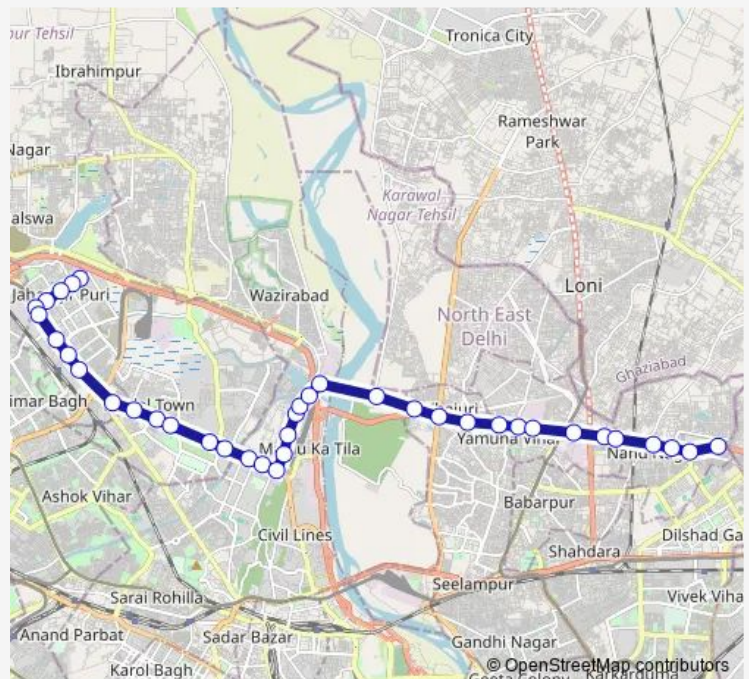

### Route schedule

E Block Jahangir Puri Terminal — Harsh Vihar Terminal

Monday 05:30-22:30

Tuesday 05:30-22:30

Wednesday 05:30-22:30

Thursday 05:30-22:30

Friday 05:30-22:30

Saturday 05:30-22:30

### Route info

Direction: E Block Jahangir Puri Terminal

Stops: 38

Trip Duration: 1 hour 18 min

■ 259up

Police Station Timarpur

Nehru Vihar Crossing

Wazirabad Crossing