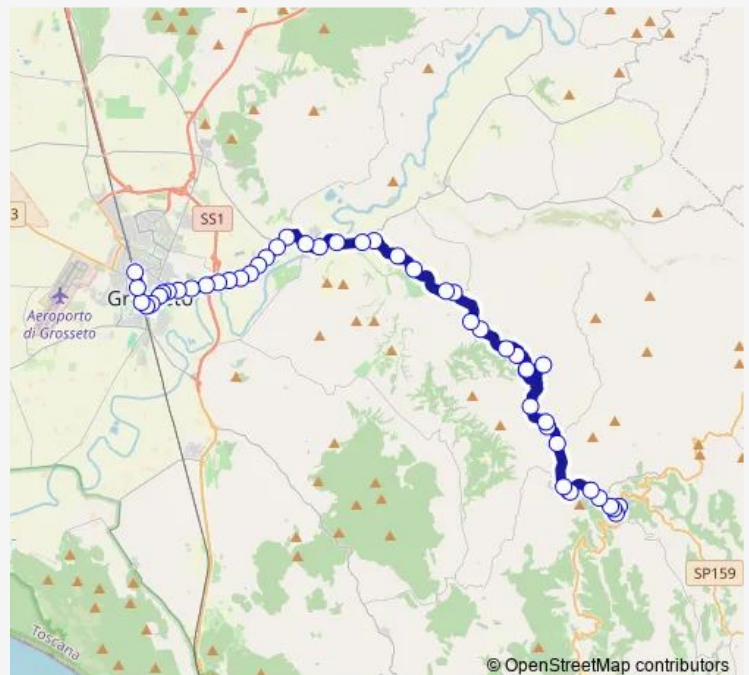

Bus 8/G Grosseto-Scansano-Montemerano

[Go to website](#)

Direction

Scansano Cimitero — Scansano Centrale

5 stops

[Open route schedule](#)

Scansano Cimitero

Scansano Cimitero Bivio

Scansano Poggio Calo'

Scansano Case Nuove

Scansano Centrale

Route schedule

Scansano Cimitero — Scansano Centrale

Monday	—
Tuesday	—
Wednesday	10:00
Thursday	—
Friday	—
Saturday	10:00
Sunday	—

Route info

Direction: Scansano Cimitero

Stops: 5

Trip Duration: 0 hour 4 min

Direction

Scansano Centrale — Scansano Cimitero

5 stops

[Open route schedule](#)

Scansano Centrale

Scansano Case Nuove