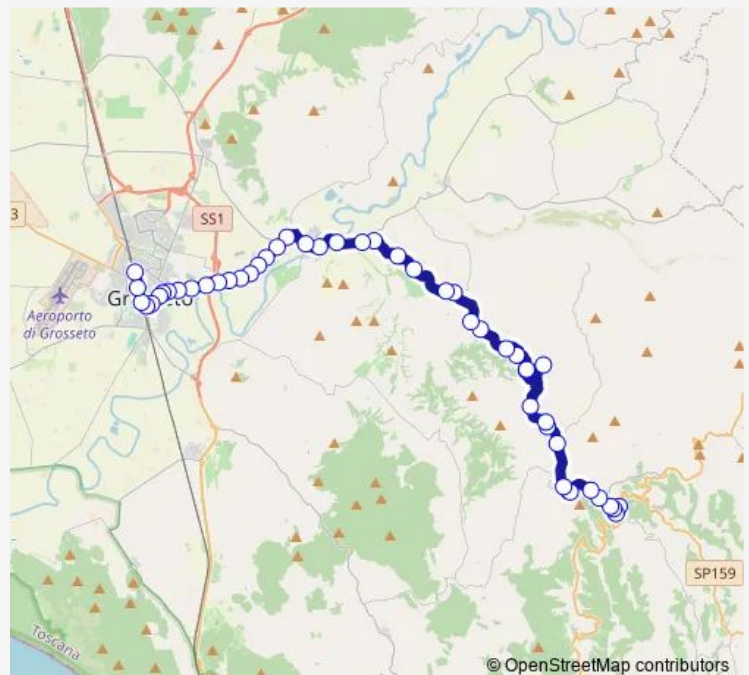

Bus 8/G Grosseto-Scansano-Montemerano

[Go to website](#)

Direction

Scansano Cimitero — Scansano Centrale

5 stops

[Open route schedule](#)

Scansano Cimitero

Scansano Cimitero Bivio

Scansano Poggio Calo'

Scansano Case Nuove

Scansano Centrale

Route schedule

Scansano Cimitero — Scansano Centrale

Monday	—
Tuesday	—
Wednesday	10:00
Thursday	—
Friday	—
Saturday	10:00
Sunday	—

Route info

Direction: Scansano Cimitero

Stops: 5

Trip Duration: 0 hour 4 min

Direction

Scansano Centrale — Scansano Cimitero

5 stops

[Open route schedule](#)

Scansano Centrale

Scansano Case Nuove