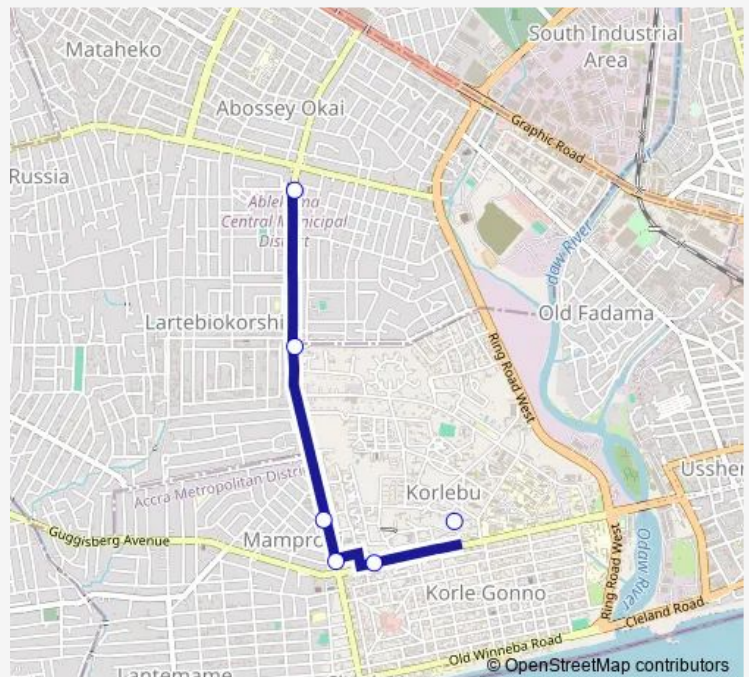

Bus 544A Zongo Junction to Korle Bu Station

[Go to website](#)

Direction

Terminal Zongo Junction — Terminal Korle Bu Station

6 stops

[Open route schedule](#)

Terminal Zongo Junction

Road Side 544

Sempe

Station 544

Plaza 149

Terminal Korle Bu Station

Route schedule

Terminal Zongo Junction — Terminal Korle Bu Station

Monday 11:36

Tuesday 11:36

Wednesday 11:36

Thursday 11:36

Friday 11:36

Saturday 11:36

Sunday 11:36

Route info

Direction: Terminal Zongo Junction

Stops: 6

Trip Duration: 0 hour 19 min

■ 544A — Zongo Junction to Korle Bu Station

544A Bus time schedules and route maps are available in an offline PDF at busmaps.com. Use the busmaps.com website to see live bus times, train schedule or subway schedule, and step-by-step directions for all public transit in Accra