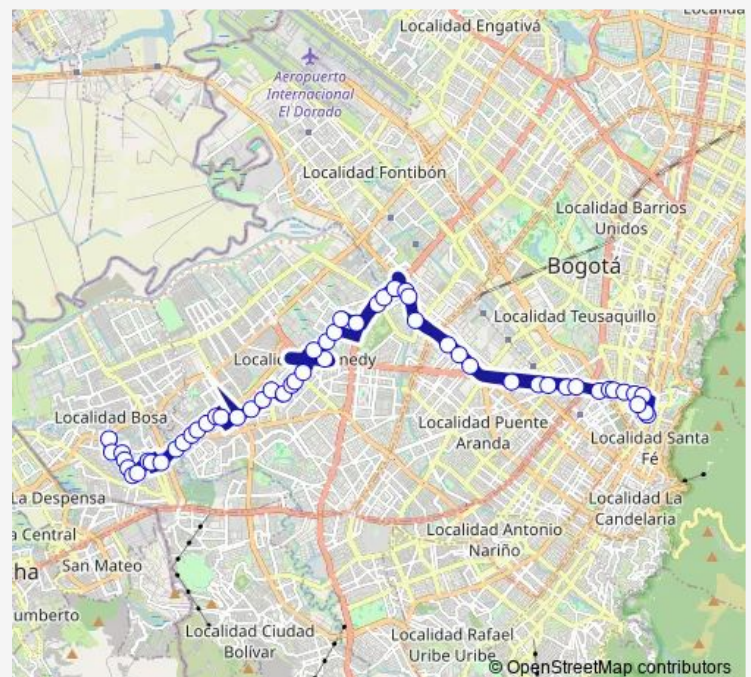

### Route schedule

KR 16 - AC 32 — KR 82 A - CL 70B Sur

Monday 05:05-00:10<sup>+1</sup>

Tuesday 05:05-00:10<sup>+1</sup>

Wednesday 05:05-00:10<sup>+1</sup>

Thursday 05:05-00:10<sup>+1</sup>

Friday 05:05-00:10<sup>+1</sup>

### Route info

Direction: KR 16 - AC 32

Stops: 53

Trip Duration: 1 hour 2 min

AC 8 - KR 72a

AC 8 - KR 73

TV 78C - CL 7a

TV 78C - CL 6a