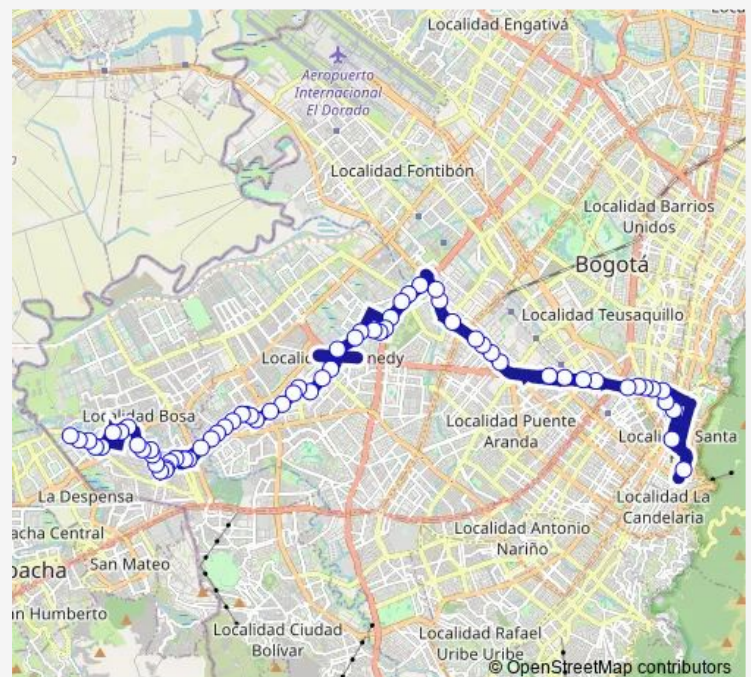

AV. Boyacá - AV. Centenario

### Route schedule

KR 3 - CL 21 — KR 80I - CL 85B Sur Bosa San Diego

Monday 05:27-22:40

Tuesday 05:27-22:40

Wednesday 05:27-22:40

Thursday 05:27-22:40

Friday 05:27-22:40

Saturday 05:27-22:40

### Route info

Direction: KR 3 - CL 21

Stops: 65

Trip Duration: 2 hour 30 min

544A — Bosa San Diego

AV. Boyacá - CL 12 Bis

AV. Boyacá - CL 11B

AV. Boyacá - CL 10A