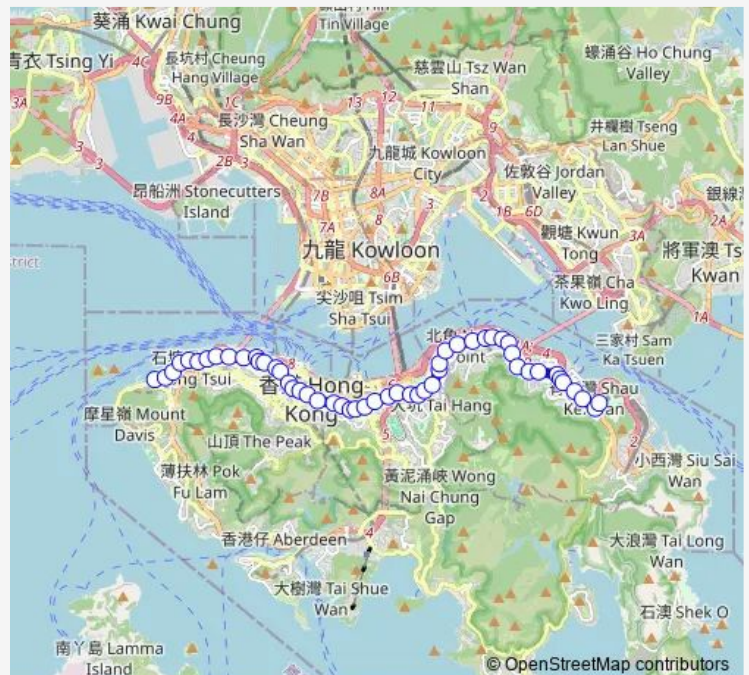

DES VOEUX ROAD CENTRAL (GILMAN STREET) (EAST BOUND)

DES VOEUX ROAD CENTRAL (JUBILEE STREET) (EAST BOUND)

### Route schedule

KENNNEDY TOWN TERMINUS — SHAU KEI WAN TERMINUS

Monday 06:40-18:40

Tuesday 06:40-18:40

Wednesday 06:40-18:40

Thursday 06:40-18:40

Friday 06:40-18:40

Saturday 06:40-18:40

### Route info

Direction: KENNNEDY TOWN TERMINUS

Stops: 52

Trip Duration: 1 hour 26 min

■ Shau KEI WAN - Kennedy Town (\$2 FOR Jooyou Card Holder Aged 60 TO 64)

DES VOEUX ROAD CENTRAL (PEDDER STREET)  
(EAST BOUND)

## Route info

Direction: SHAU KEI WAN TERMINUS

Stops: 54

Trip Duration: 1 hour 26 min

KING'S ROAD (LAU SIN STREET) (WEST BOUND)

CAUSEWAY ROAD(VICTORIA PARK) (WEST BOUND)

CAUSEWAY ROAD(SHELTER STREET) (WEST BOUND)