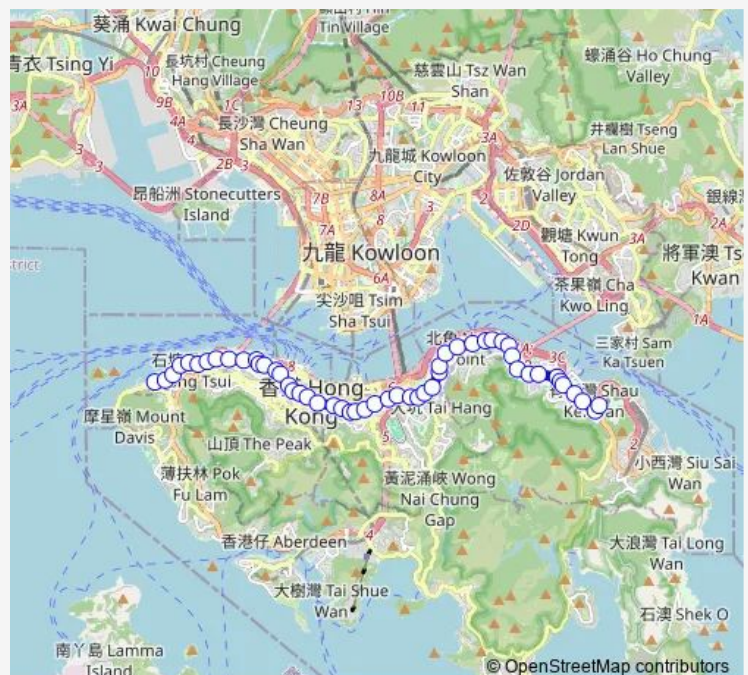

DES Voeux Road Central (ICE House Street) (East Bound)

DES Voeux Road Central (Bank Street) (East Bound)

Queensway (Murray Road) (East Bound)

Queensway (Admiralty MTR Station) (East Bound)

Route schedule

Kennedy Town Terminus — Shau KEI WAN Terminus

Monday 06:40-18:40

Tuesday 06:40-18:40

Wednesday 06:40-18:40

Thursday 06:40-18:40

Friday 06:40-18:40

Saturday 06:40-18:40

Sunday 06:40-18:40

Route info

Direction: Kennedy Town Terminus

Stops: 52

Trip Duration: 1 hour 26 min

■ Shau KEI WAN - Kennedy Town (\$2 FOR Jooyou Card Holder Aged 60 TO 64)

Hennessy Road (Arsenal Street) (East Bound)

Johnston Road (Fenwick Street) (East Bound)

Saturday 07:00-18:00

Sunday 07:00-18:00

Route info

Direction: Shau KEI WAN Terminus

Stops: 54

Trip Duration: 1 hour 26 min

YEE WO Street (Paterson Street) (West Bound)

Hennessy Road (Canal Road West) (West Bound)