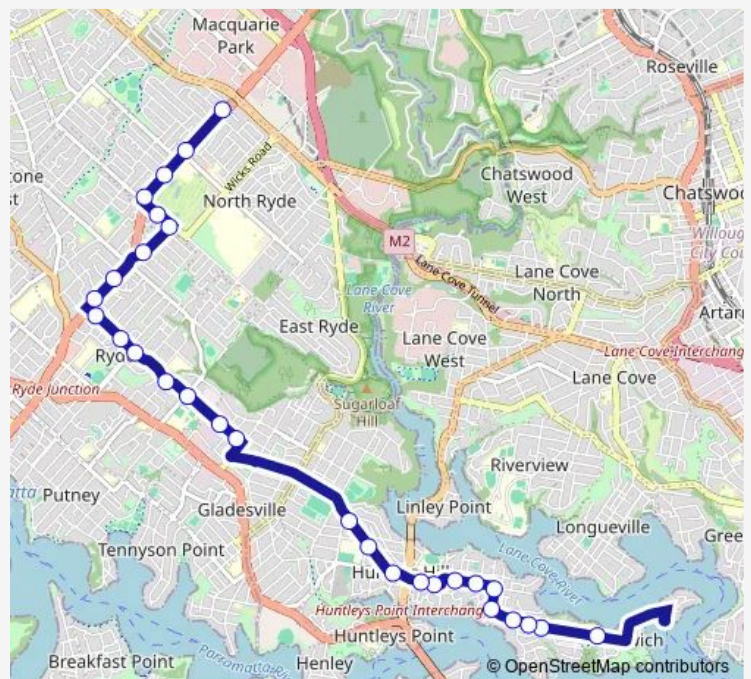

School Bus 582w Marist Sisters, Woolwich to Lane Cove Rd and Paul St, Nth Ryde

[Go to website](#)

Direction

Lane Cove Rd After Allengrove Cres — Marist Sisters College, Woolwich Rd, Stand B

34 stops

[Open route schedule](#)

Buffalo Rd At Nelson St

Monash Rd Opp Buffalo Rd

Ryde Rd Before Park Rd

Ryde Rd At Abigail St

Route schedule

Lane Cove Rd After Allengrove Cres — Marist Sisters College, Woolwich Rd, Stand B

Monday	08:01
Tuesday	08:01
Wednesday	08:01
Thursday	08:01
Friday	08:01
Saturday	—
Sunday	—

Route info

Direction: Lane Cove Rd After Allengrove Cres

Stops: 34

Trip Duration: 0 hour 29 min

582w — Marist Sisters, Woolwich to Lane Cove Rd and Paul St, Nth Ryde **BusMaps**

Ryde Rd Opp St Joseph's College

Monday 15:23

Tuesday 15:23

Wednesday 15:23

Thursday 14:57

Friday 15:23

Saturday —

Sunday —

Route info