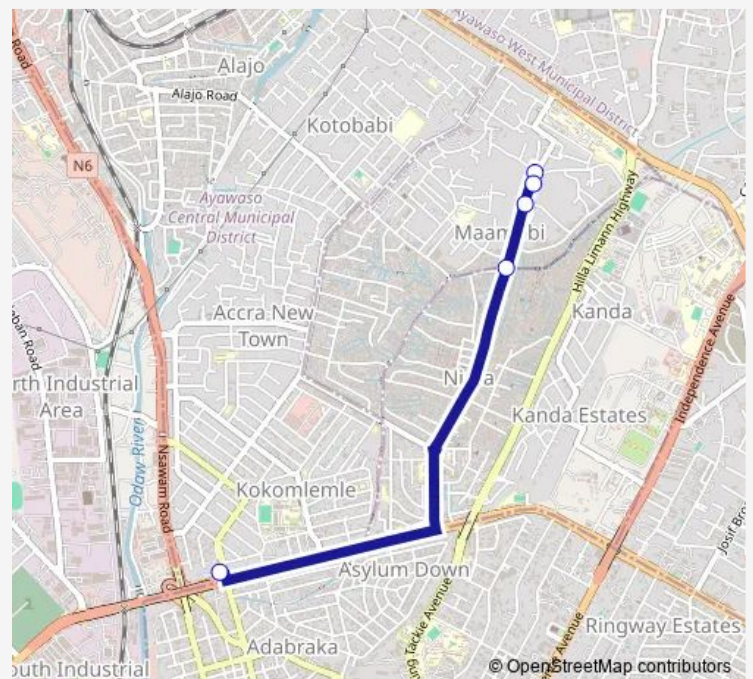

Bus 222a Lido Terminal (Circle Overhead) to Maamobi-Nima Terminal

[Go to website](#)

Direction

Terminal Lido Terminal (Circle Overhead) — Terminal Maamobi-Nima Terminal

5 stops

[Open route schedule](#)

Terminal Lido Terminal (Circle Overhead)

Nima Gutter

Maamobi (Kaneshie Station)

Maamobi Market

Terminal Maamobi-Nima Terminal

Route schedule

Terminal Lido Terminal (Circle Overhead) — Terminal Maamobi-Nima Terminal

Monday	18:37
Tuesday	18:37
Wednesday	18:37
Thursday	18:37
Friday	18:37
Saturday	18:37
Sunday	18:37

Route info

Direction: Terminal Lido Terminal (Circle Overhead)

Stops: 5

Trip Duration: 0 hour 23 min

222a Bus time schedules and route maps are available in an offline PDF at busmaps.com. Use the busmaps.com website to see live bus times, train schedule or subway schedule, and step-by-step directions for all public transit in Accra