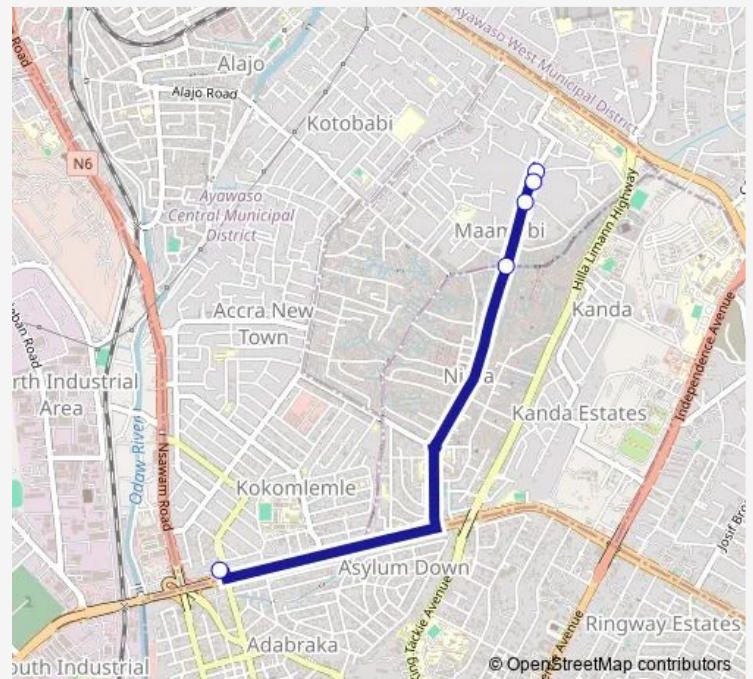

### Direction

Terminal Lido Terminal (Circle Overhead) — Terminal Maamobi-Nima Terminal

5 stops

[Open route schedule](#)

Terminal Lido Terminal (Circle Overhead)

Nima Gutter

Maamobi (Kaneshie Station)

Maamobi Market

Terminal Maamobi-Nima Terminal

### Route schedule

Terminal Lido Terminal (Circle Overhead) — Terminal Maamobi-Nima Terminal

Monday	18:37
Tuesday	18:37
Wednesday	18:37
Thursday	18:37
Friday	18:37
Saturday	18:37
Sunday	18:37

### Route info

Direction: Terminal Lido Terminal (Circle Overhead)

Stops: 5

Trip Duration: 0 hour 23 min

■ 222A — Lido Terminal (Circle Overhead) to Maamobi-Nima Terminal

222A Bus time schedules and route maps are available in an offline PDF at [busmaps.com](https://busmaps.com). Use the [busmaps.com](https://busmaps.com) website to see live bus times, train schedule or subway schedule, and step-by-step directions for all public transit in Accra