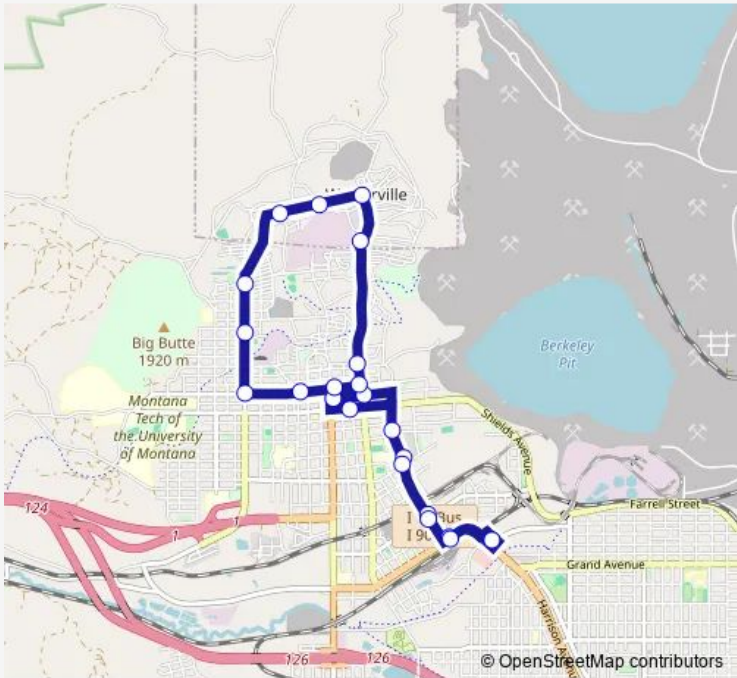

Direction
 Transit Center — Transit Center

23 stops

[Open route schedule](#)

- Transit Center
- Front / Arizona
- Utah / Second
- Arizona / Platinum (Butte High)
- Arizona / Curtis
- Broadway / Main
- Broadway / Montana
- Granite / Jackson
- Granite / Excelsior
- Excelsior / Waukesha
- Excelsior / Missoula
- Daly / 5th
- Daly / 2nd
- Daly / Main Bypass
- Main / Bennett
- Main / Copper
- Main / Granite
- Granite / Montana
- Park St. Parking Garage
- Utah / Platinum (Butte High)
- Utah / Second

Route schedule
 Transit Center — Transit Center

Monday	06:45-17:45
Tuesday	06:45-17:45
Wednesday	06:45-17:45
Thursday	06:45-17:45
Friday	06:45-17:45
Saturday	—
Sunday	—

Route info

Direction: Transit Center

Stops: 23

Trip Duration: 0 hour 30 min

Front / Arizona

Transit Center

Bus time schedules and route maps are available in an offline PDF at busmaps.com. Use the busmaps.com website to see live bus times, train schedule or subway schedule, and step-by-step directions for all public transit in Butte