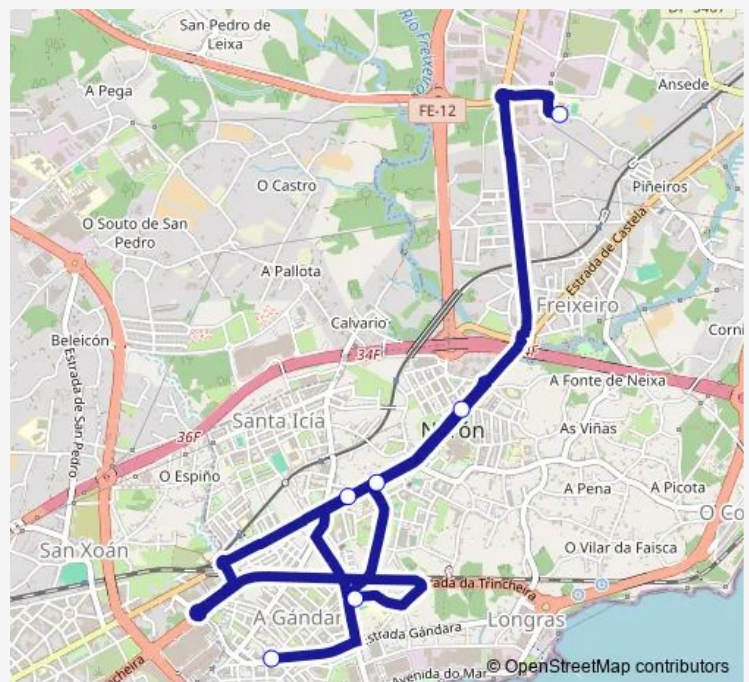

BAR LA Ruta-Alto DO Casti

A Ferrolana

C.P. A Gandara-Local Soci

BAR Novo Rincon-A Gandara

Route schedule

IES Terra DE Trasancos — BAR Novo Rincon-A Gandara

Monday 14:20

Tuesday 14:20-18:20

Wednesday 14:20

Thursday 14:20

Friday 14:20

Saturday —

Sunday —

Route info

Direction: IES Terra DE Trasancos

Stops: 6

Trip Duration: 0 hour 13 min

■ XG654007 — IES Terra DE Trasancos-BAR Novo Rincon-A Gandara

Direction

BAR Novo Rincon-A Gandara — IES Terra DE Trasancos

6 stops

[Open route schedule](#)

BAR Novo Rincon-A Gandara

Tuesday 08:00-15:57

Wednesday 08:00

Thursday 08:00

Friday 08:00

Saturday —

Sunday —

Route info

Direction: BAR Novo Rincon-A Gandara