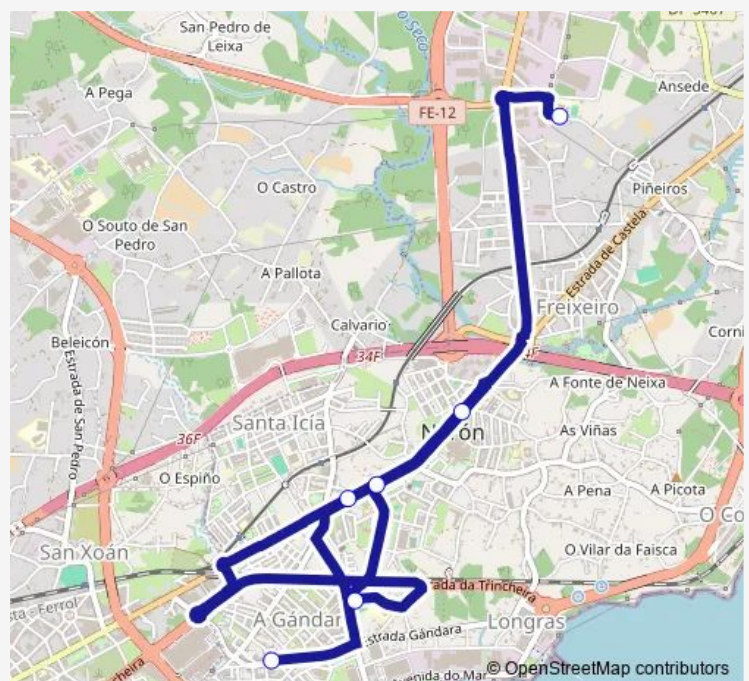

BAR LA Ruta-Alto DO Casti

A Ferrolana

C.P. A Gandara-Local Soci

BAR Novo Rincon-A Gandara

Route schedule

IES Terra DE Trasancos — BAR Novo Rincon-A Gandara

Monday 14:20

Tuesday 14:20-18:20

Wednesday 14:20

Thursday 14:20

Friday 14:20

Saturday —

Sunday —

Route info

Direction: IES Terra DE Trasancos

Stops: 6

Trip Duration: 0 hour 13 min

■ Xg654007 — IES Terra DE Trasancos-BAR Novo Rincon-A Gandara

Direction

BAR Novo Rincon-A Gandara — IES Terra DE Trasancos

6 stops

[Open route schedule](#)

BAR Novo Rincon-A Gandara

Tuesday 08:00-15:57

Wednesday 08:00

Thursday 08:00

Friday 08:00

Saturday —

Sunday —

Route info

Direction: BAR Novo Rincon-A Gandara