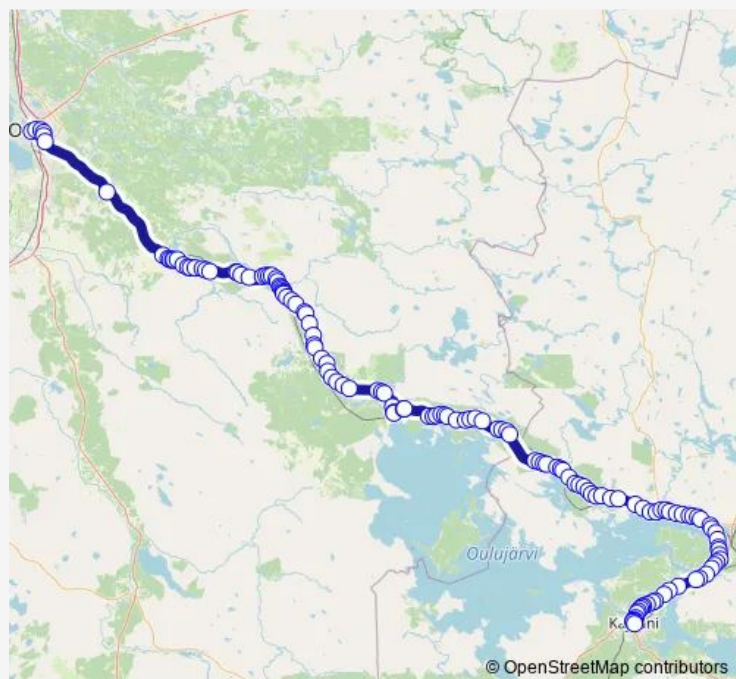

### Route schedule

12 — Tulo

Monday 16:30

Tuesday 16:30

Wednesday 16:30

Thursday 16:30

Friday 16:30

Saturday —

### Route info

Direction: 12

Stops: 135

Trip Duration: 2 hour 40 min

Oulu - Vaala - Kajaani

Sotkajärvi E

Uutela E

Parpala E