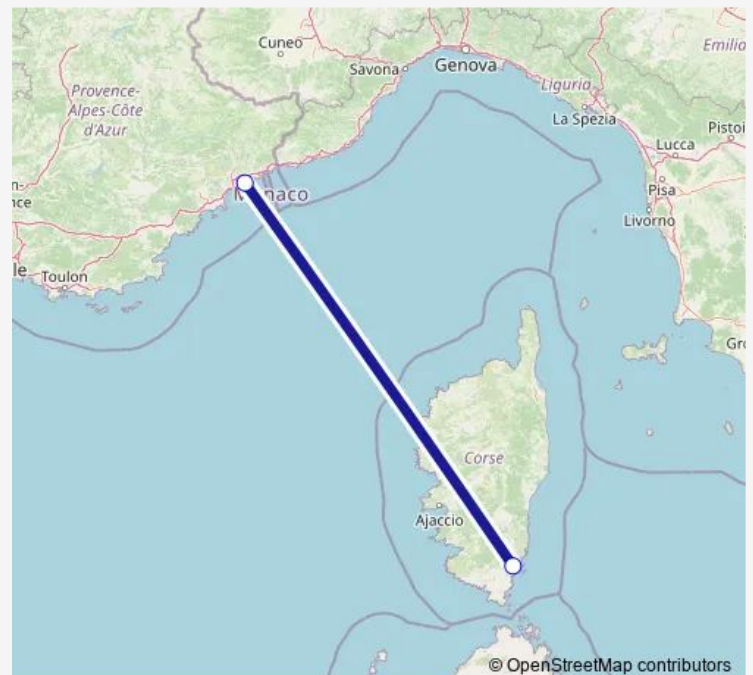

Ferry Nice - Porto Vecchio

[Go to website](#)

Direction

Nice — Porto-Vecchio

2 stops

[Open route schedule](#)

Nice

Porto-Vecchio

Route schedule

Nice — Porto-Vecchio

Monday	—
Tuesday	19:00-23:55
Wednesday	07:30-08:30
Thursday	—
Friday	—
Saturday	08:15-08:30
Sunday	18:00-23:55

Route info

Direction: Nice

Stops: 2

Trip Duration: -11 hour 0 min