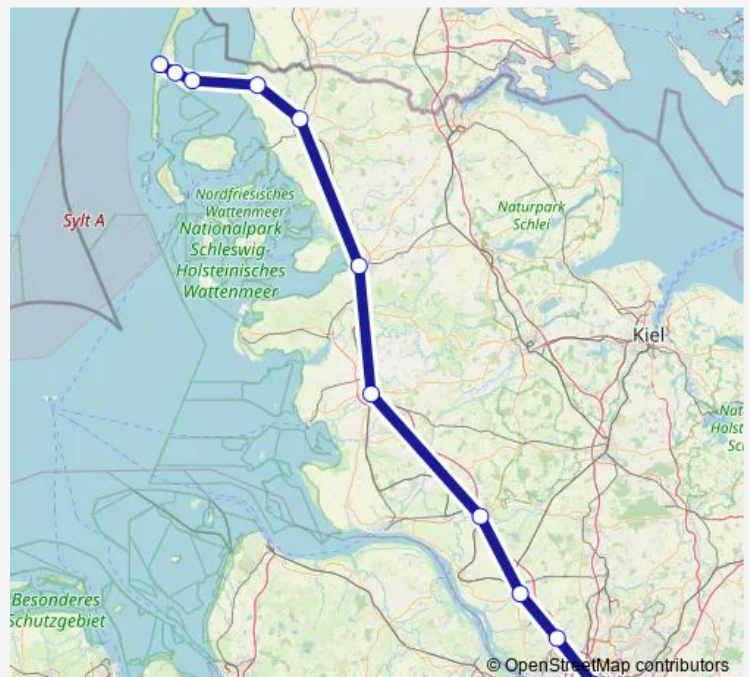

Tuesday —

Wednesday —

Thursday —

Friday —

Saturday 18:50

Sunday 18:50

Route info

Direction: Westerland(Sylt) ZOB/Bahnhof

Stops: 7

Trip Duration: 2 hour 38 min

■ Re60

Direction

Hamburg-Altona — Westerland(Sylt) ZOB/Bahnhof

11 stops

[Open route schedule](#)

Hamburg-Altona

Pinneberg

Elmshorn

Itzehoe

Heide(Holst)

Husum

Niebüll

Klanxbüll

Morsum(Sylt-Ost)