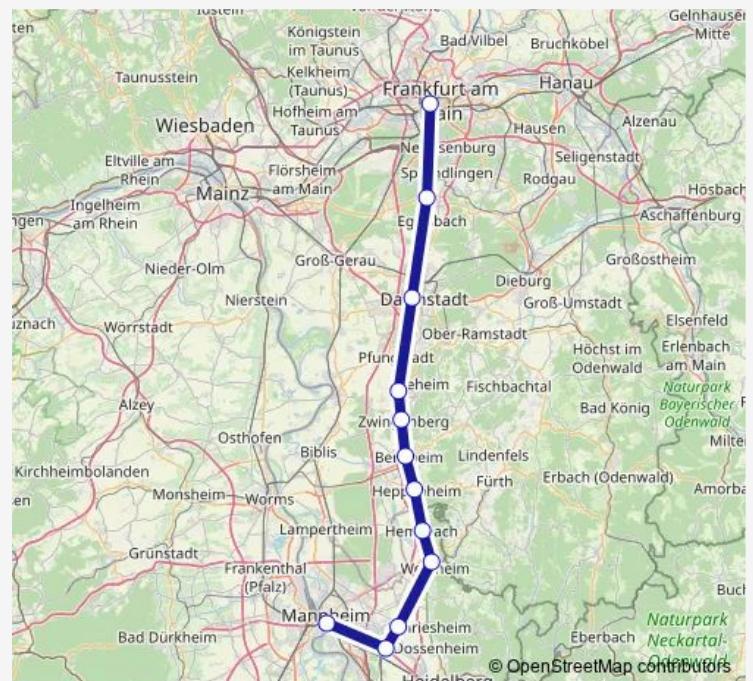

Regional Rail Service Re60

[Go to website](#)

Direction

Frankfurt (Main) Hauptbahnhof — Mannheim, Hauptbahnhof

12 stops

[Open route schedule](#)

Frankfurt (Main) Hauptbahnhof

Langen (Hessen) Bahnhof

Neu-Edingen/Friedrichsfeld, Bf

Mannheim, Hauptbahnhof

Route schedule

Frankfurt (Main) Hauptbahnhof — Mannheim, Hauptbahnhof

Monday 10:34-16:34

Tuesday 10:34-16:34

Wednesday 10:34-16:34

Thursday 10:34-16:34

Friday 10:34-16:34

Saturday 10:34-16:34

Sunday 10:34-16:34

Route info

Direction: Frankfurt (Main) Hauptbahnhof

Stops: 12

Trip Duration: 1 hour 11 min

■ Re60

Direction

Frankfurt (Main) Hauptbahnhof — Mannheim, Hauptbahnhof

12 stops

[Open route schedule](#)

Frankfurt (Main) Hauptbahnhof

Langen (Hessen) Bahnhof

Darmstadt Hauptbahnhof

Bickenbach Bahnhof