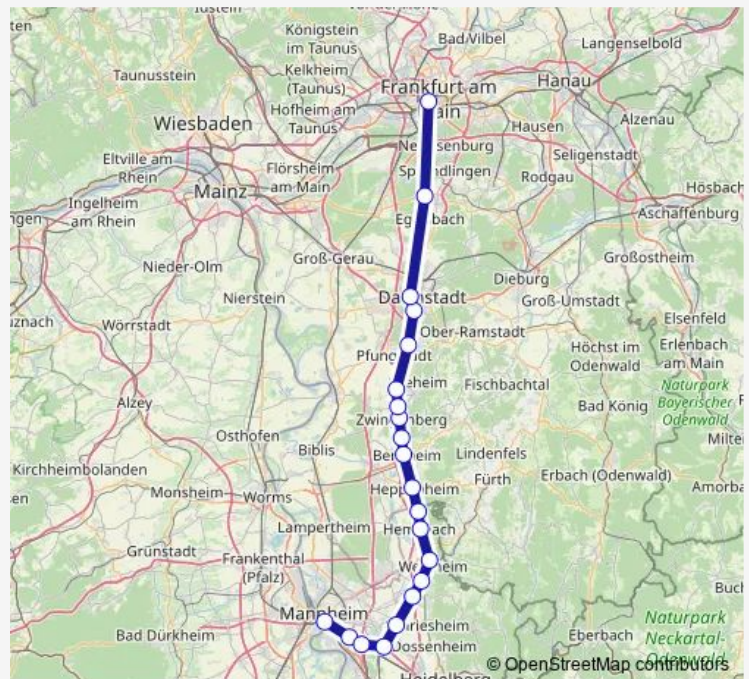

Regional Rail Service RE60

[Go to website](#)

Direction

Frankfurt (Main) Hauptbahnhof — Mannheim, Hauptbahnhof

12 stops

[Open route schedule](#)

Frankfurt (Main) Hauptbahnhof

Langen (Hessen) Bahnhof

Neu-Edingen/Friedrichsfeld, Bf

Mannheim, Hauptbahnhof

Route schedule

Frankfurt (Main) Hauptbahnhof — Mannheim, Hauptbahnhof

Monday 10:34-16:34

Tuesday 10:34-16:34

Wednesday 10:34-16:34

Thursday 10:34-16:34

Friday 10:34-16:34

Saturday 10:34-16:34

Sunday 10:34-16:34

Route info

Direction: Frankfurt (Main) Hauptbahnhof

Stops: 12

Trip Duration: 1 hour 11 min

RE60

Direction

Frankfurt (Main) Hauptbahnhof — Mannheim, Hauptbahnhof

12 stops

[Open route schedule](#)

Frankfurt (Main) Hauptbahnhof

Langen (Hessen) Bahnhof

Darmstadt Hauptbahnhof

Bickenbach Bahnhof