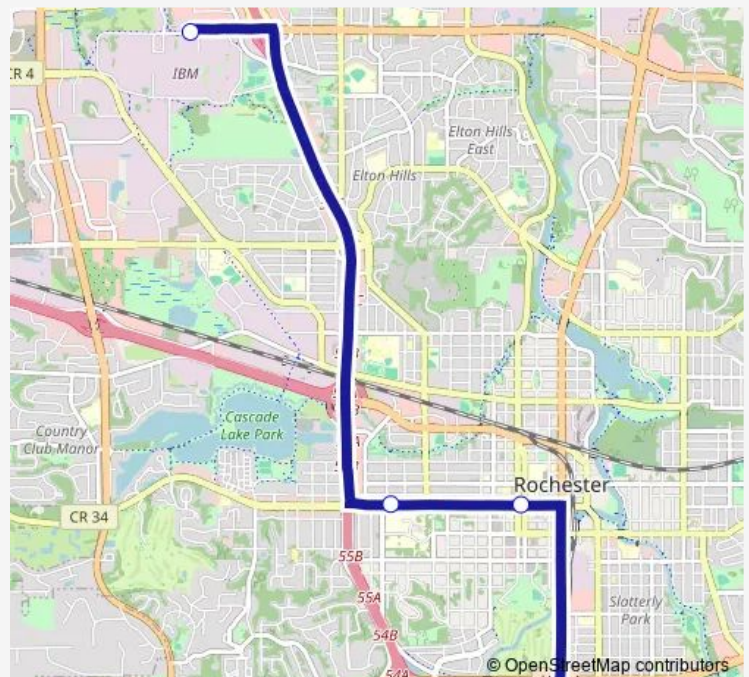

## Bus 560X WB 560x Westbound

[Go to website](#)

### Direction

Fairgrounds Park and Ride — IBM Park AND Ride

4 stops

[Open route schedule](#)

Fairgrounds Park and Ride

Downtown at Calvary - 2nd St. and 3rd Ave Southwest

St Marys Hospital at 2nd St and 13th Ave Southwest

### Route schedule

Fairgrounds Park and Ride — IBM Park AND Ride

Monday 05:32-21:02

Tuesday 05:32-21:02

Wednesday 05:32-21:02

Thursday 05:32-21:02

Friday 05:32-21:02

Saturday —

### Route info

Direction: Fairgrounds Park and Ride

Stops: 4

Trip Duration: 0 hour 22 min

560X WB — 560x Westbound

560X WB Bus time schedules and route maps are available in an offline PDF at [busmaps.com](https://busmaps.com). Use the [busmaps.com](https://busmaps.com) website to see live bus times, train schedule or subway schedule, and step-by-step directions for all public transit in