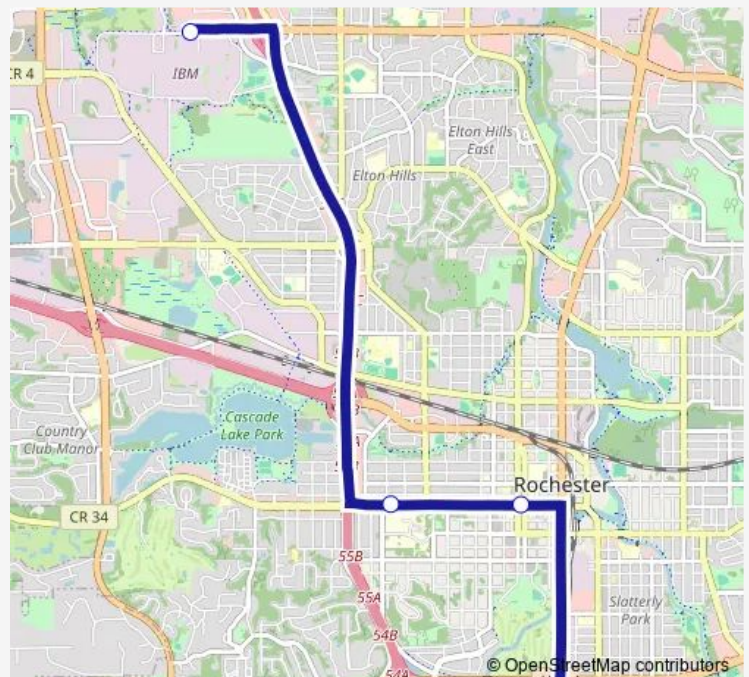

Bus 560x Wb 560x Westbound

[Go to website](#)

Direction

Fairgrounds Park and Ride — IBM Park AND Ride

4 stops

[Open route schedule](#)

Fairgrounds Park and Ride

Downtown at Calvary - 2nd St. and 3rd Ave Southwest

St Marys Hospital at 2nd St and 13th Ave Southwest

IBM Park AND Ride

Route schedule

Fairgrounds Park and Ride — IBM Park AND Ride

Monday 05:32-21:02

Tuesday 05:32-21:02

Wednesday 05:32-21:02

Thursday 05:32-21:02

Friday 05:32-21:02

Saturday —

Sunday —

Route info

Direction: Fairgrounds Park and Ride

Stops: 4

Trip Duration: 0 hour 22 min

560x Wb — 560x Westbound