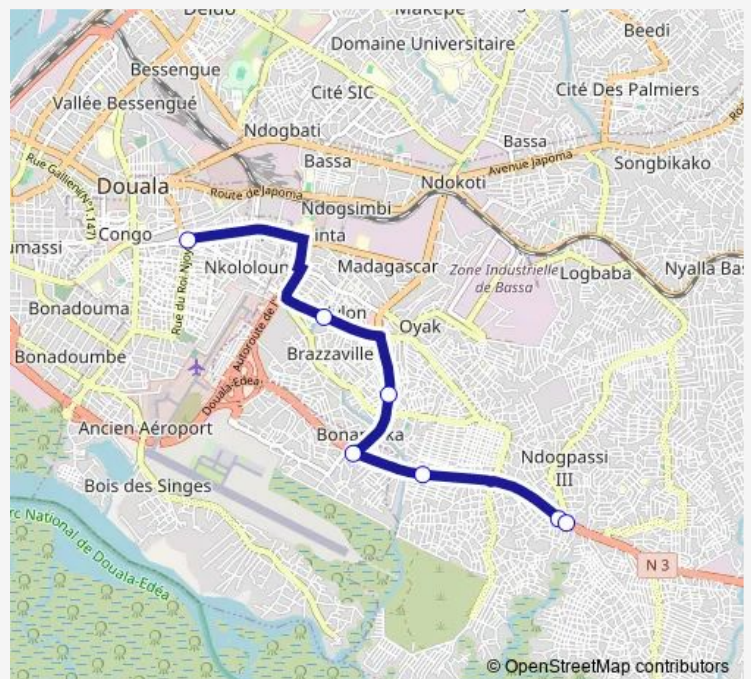

Bus Marche Nkolouloun to Ndogpassi

[Go to website](#)

Direction

Marche Nkolouloun, Rue Du Roi Njoya — Marche Ndogpassi

7 stops

[Open route schedule](#)

Marche Nkolouloun, Rue Du Roi Njoya

Carrefour Brazzaville

Carrefour Combi Dakar

Carrefour Elf

Shell Village

Rond Point Village

Marche Ndogpassi

Route schedule

Marche Nkolouloun, Rue Du Roi Njoya — Marche Ndogpassi

| | |
|-----------|-------------|
| Monday | 05:30-14:00 |
| Tuesday | 05:30-14:00 |
| Wednesday | 05:30-14:00 |
| Thursday | 05:30-14:00 |
| Friday | 05:30-14:00 |
| Saturday | 05:30-14:00 |
| Sunday | — |

Route info

Direction: Marche Nkolouloun, Rue Du Roi Njoya

Stops: 7

Trip Duration: 0 hour 25 min

Marche Nkolouloun to Ndogpassi

Bus time schedules and route maps are available in an offline PDF at busmaps.com. Use the busmaps.com website to see live bus times, train schedule or subway schedule, and step-by-step directions for all public transit in Douala