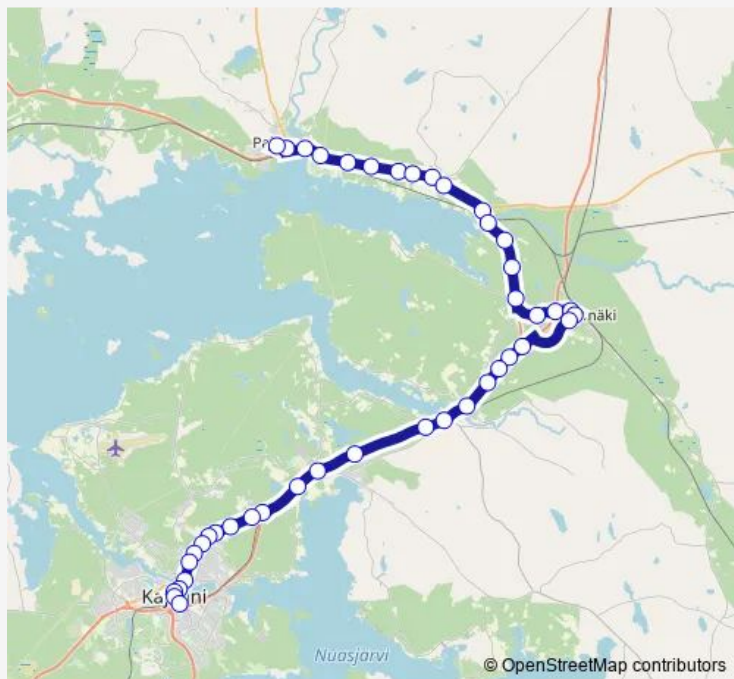

Thursday 14:50

Friday 14:50

Saturday —

Sunday —

Route info

Direction: Paltamo

Stops: 43

Trip Duration: 0 hour 55 min