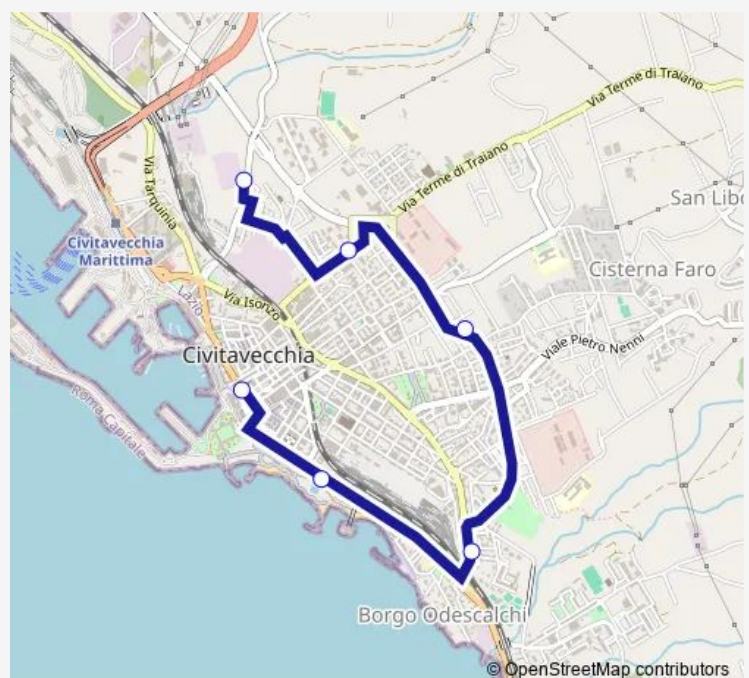

Direction

Civitavecchia | Piazza V. Emanuele II # f232 — Civitavecchia | Deposito # f277

6 stops

[Open route schedule](#)

Civitavecchia | Piazza V. Emanuele II # f232

Civitavecchia | Stazione FS # f233

Civitavecchia BV # 1922

Civitavecchia | Via Barbaranelli # f15114

Civitavecchia | Via Terme Traiano Via De Sanctis # f268

Civitavecchia | Deposito # f277

Route schedule

Civitavecchia | Piazza V. Emanuele II # f232 — Civitavecchia | Deposito # f277

Monday 07:40

Tuesday 07:40

Wednesday 07:40

Thursday 07:40

Friday 07:40

Saturday —

Sunday —

Route info

Direction: Civitavecchia | Piazza V. Emanuele II # f232

Stops: 6

Trip Duration: 0 hour 26 min

Bus time schedules and route maps are available in an offline PDF at busmaps.com. Use the busmaps.com website to see live bus times, train schedule or subway schedule, and step-by-step directions for all public transit in Civitavecchia