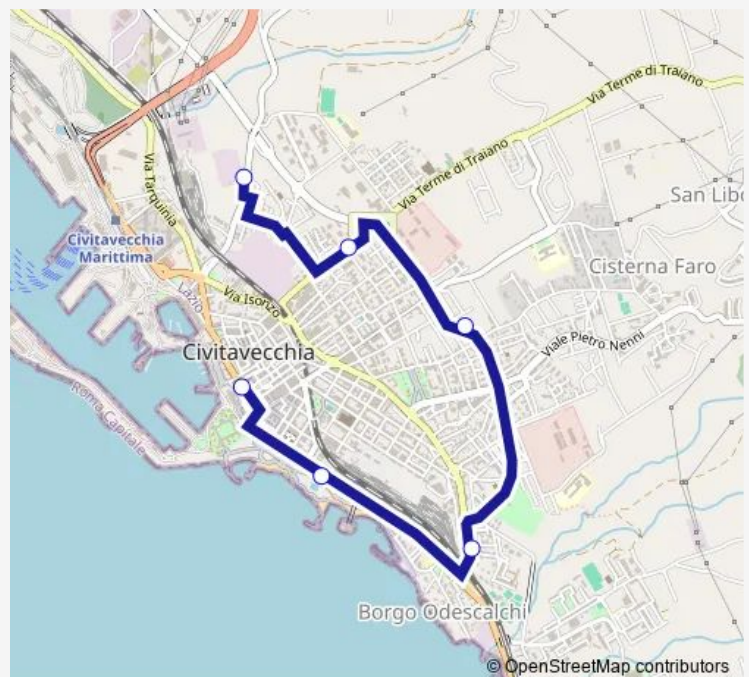

**Direction**

Civitavecchia | Piazza V. Emanuele II # f232 — Civitavecchia | Deposito # f277

6 stops

[Open route schedule](#)

Civitavecchia | Piazza V. Emanuele II # f232

Civitavecchia | Stazione FS # f233

Civitavecchia BV # 1922

Civitavecchia | Via Barbaranelli # f15114

Civitavecchia | Via Terme Traiano Via De Sanctis # f268

Civitavecchia | Deposito # f277

**Route schedule**

Civitavecchia | Piazza V. Emanuele II # f232 — Civitavecchia | Deposito # f277

Monday 07:40

Tuesday 07:40

Wednesday 07:40

Thursday 07:40

Friday 07:40

Saturday —

Sunday —

**Route info**

Direction: Civitavecchia | Piazza V. Emanuele II # f232

Stops: 6

Trip Duration: 0 hour 20 min

Bus time schedules and route maps are available in an offline PDF at [busmaps.com](https://busmaps.com). Use the [busmaps.com](https://busmaps.com) website to see live bus times, train schedule or subway schedule, and step-by-step directions for all public transit in Civitavecchia