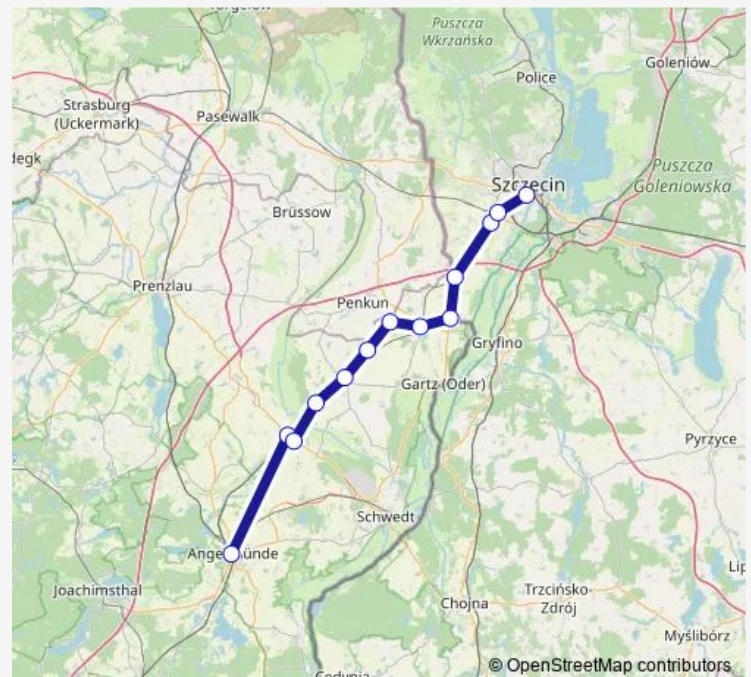

### Route schedule

Angermünde — Szczecin Krzysztofa Kolumba

Monday 04:38-23:45

Tuesday 04:38-23:45

Wednesday 04:38-23:45

Thursday 04:38-23:45

Friday 04:38-23:45

Saturday 04:38-23:45

### Route info

Direction: Angermünde

Stops: 13

Trip Duration: 1 hour 55 min

Rb66

BusMaps