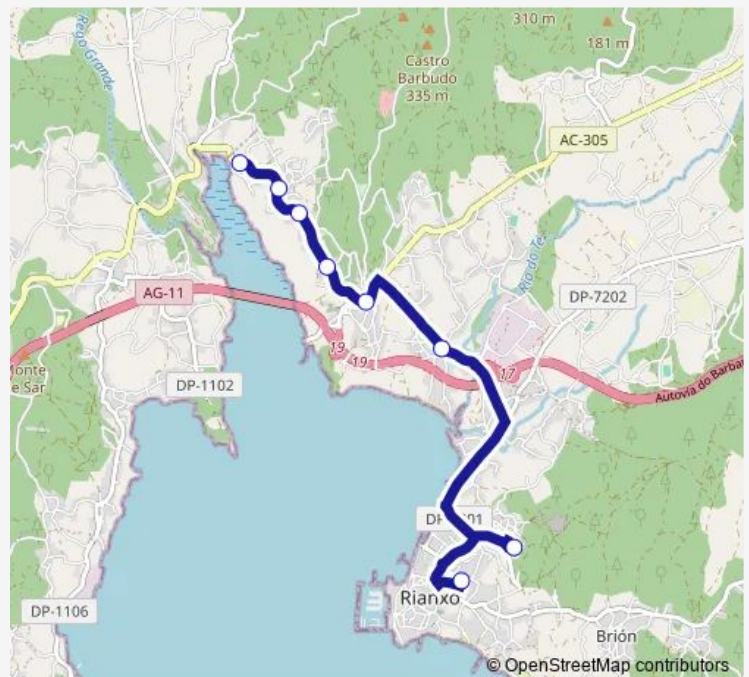

Central

Campo De Pazos

Ponte De Te

IES Félix Muriel

Centro Saude Rianxo

Route schedule

Romero — Centro Saude Rianxo

Monday 08:02-15:52

Tuesday 08:02

Wednesday 08:02

Thursday 08:02

Friday 08:02

Saturday —

Sunday —

Route info

Direction: Romero

Stops: 8

Trip Duration: 0 hour 18 min

■ Xg847045 — Centro saúde Rianxo-Romero

Direction

Centro Saude Rianxo — Romero

8 stops

[Open route schedule](#)

Centro Saude Rianxo

Centro Saude Rianxo — Romero

Monday	14:05-18:00
Tuesday	14:05
Wednesday	14:05
Thursday	14:05
Friday	14:05
Saturday	—
Sunday	—

Route info

Direction: Centro Saude Rianxo

Stops: 8

Trip Duration: 0 hour 18 min