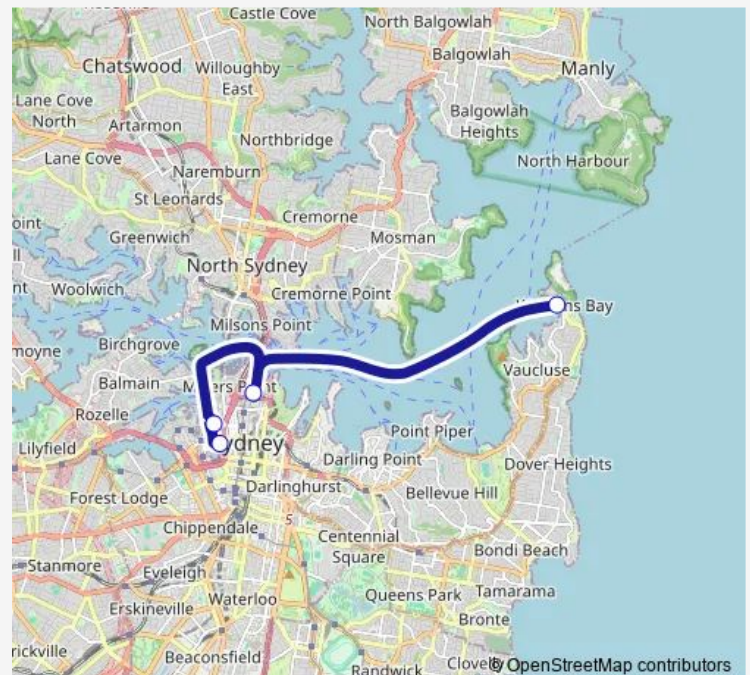

Ferry Ccwb Watsons Bay Ferry

[Go to website](#)

Direction

Watsons Bay Wharf — Darling Harbour, Pier 26

4 stops

[Open route schedule](#)

Watsons Bay Wharf

Circular Quay, Wharf 6

Darling Harbour Wharf 2

Darling Harbour, Pier 26

Route schedule

Watsons Bay Wharf — Darling Harbour, Pier 26

Monday 06:55-18:55

Tuesday 06:55-18:55

Wednesday 06:55-18:55

Thursday 06:55-18:55

Friday 06:55-18:55

Saturday 10:35-19:00

Sunday 10:35-17:30

Route info

Direction: Watsons Bay Wharf

Stops: 4

Trip Duration: 0 hour 48 min

■ Ccwb Watsons Bay Ferry

Direction

Darling Harbour, Pier 26 — Watsons Bay Wharf

4 stops

[Open route schedule](#)

Darling Harbour, Pier 26

Darling Harbour Wharf 2

Circular Quay, Wharf 6

Watsons Bay Wharf