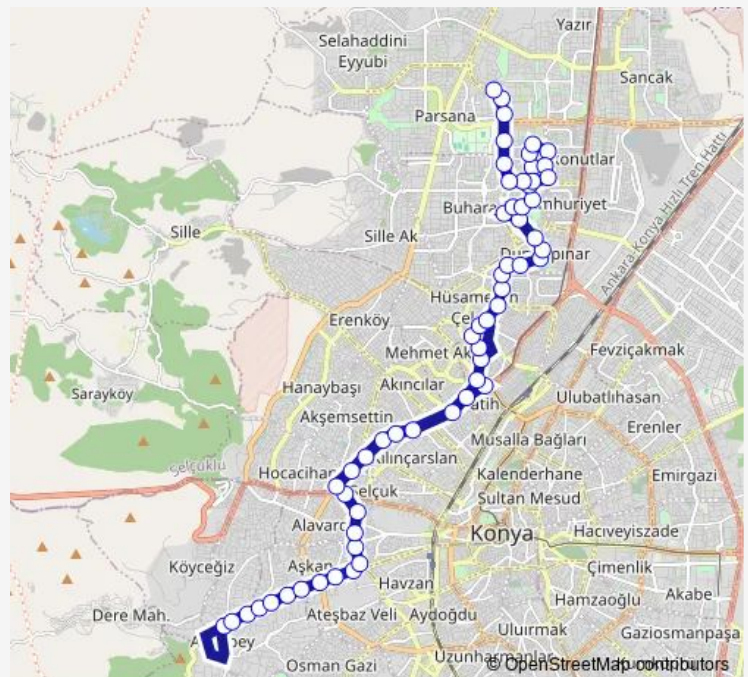

Friday 06:41-23:45

Saturday 07:07-23:25

Sunday 08:01-23:30

Route info

Direction: Fidanlik

Stops: 58

Trip Duration: 0 hour 57 min

52-A — Meram Devlet Hastanesi - Meram Devlet Hastanesi

Meram ÇAY Cami

Yorgancı

Dibekbaşı

Çınaraltı

52-A Bus time schedules and route maps are available in an offline PDF at busmaps.com. Use the busmaps.com website to see live bus times, train schedule or subway schedule, and step-by-step directions for all public transit in Konya