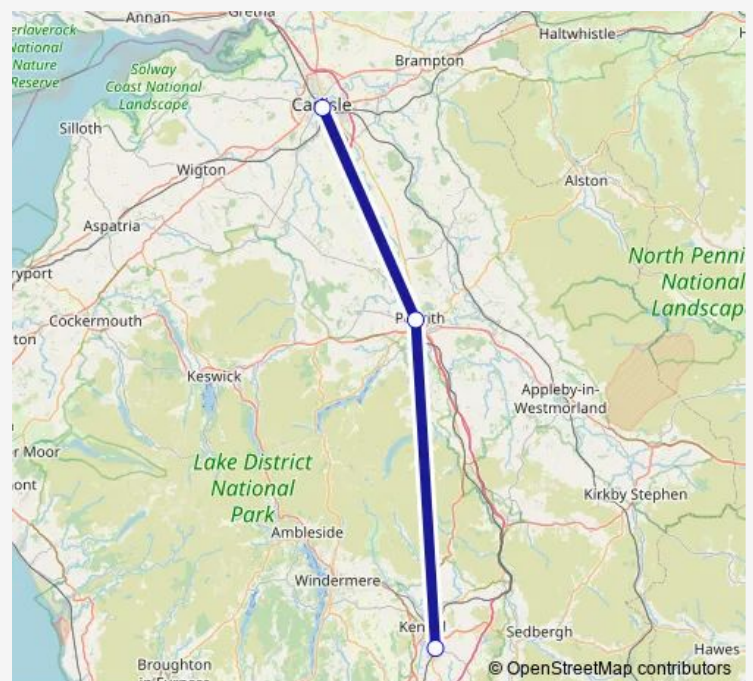

### Direction

Oxenholme Lake District — Carlisle

3 stops

[Open route schedule](#)

Oxenholme Lake District

Penrith North Lakes

Carlisle

### Route schedule

Oxenholme Lake District — Carlisle

Monday —

Tuesday —

Wednesday —

Thursday —

Friday —

Saturday 06:15-19:45

### Route info

Direction: Oxenholme Lake District

Stops: 3

Trip Duration: 1 hour 3 min

■ Tp:Oxn->Car — TP replacement bus service from OXN to Car **BusMaps**

Tp:Oxn->Car Rail Replacement Bus Service time schedules and route maps are available in an offline PDF at [busmaps.com](https://busmaps.com). Use the [busmaps.com](https://busmaps.com) website to see live bus times, train schedule or subway schedule, and step-by-step directions for all public transit in Carlisle