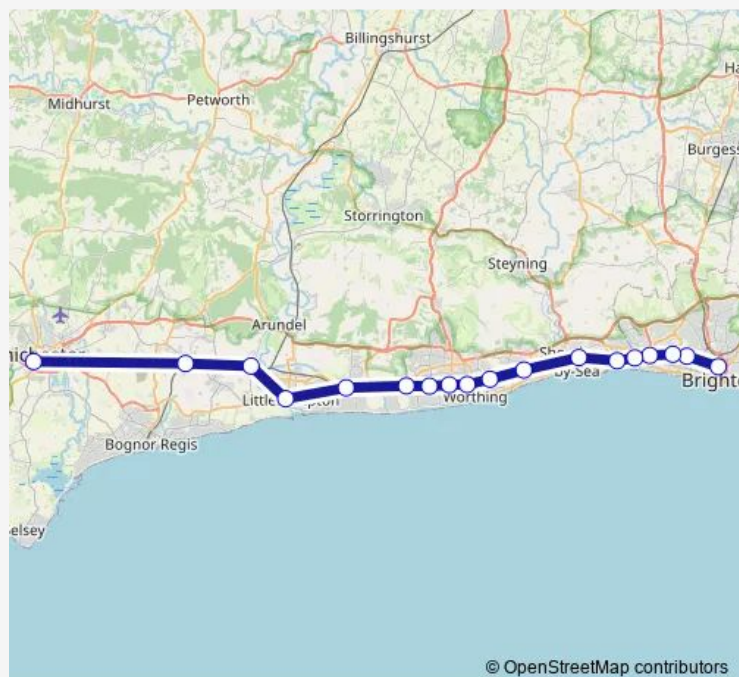

West Worthing

Durrington-on-Sea

Goring-by-Sea

Angmering

Littlehampton

Ford

Barnham

Chichester

Route schedule

Brighton — Chichester

Monday 21:30

Tuesday 21:30

Wednesday 21:30

Thursday 21:30

Friday 21:30

Saturday 22:32

Sunday 07:15-22:47

Route info

Direction: Brighton

Stops: 18

Trip Duration: 1 hour 12 min

© OpenStreetMap contributors

■ Sn:Btn->Cch — SN train service from BTN to Cch

BusMaps