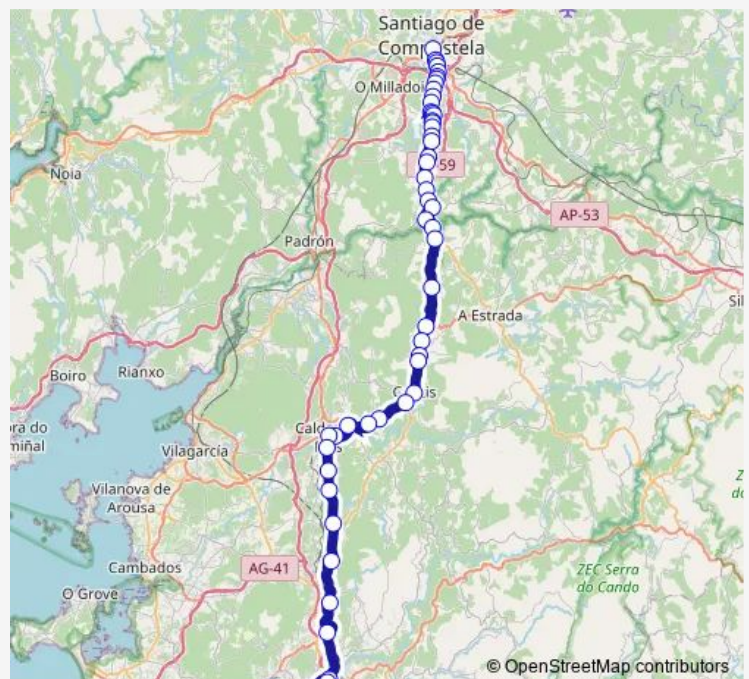

Route schedule

Santiago E.I. — Pontevedra E.A.

Monday	09:15
Tuesday	09:15
Wednesday	09:15
Thursday	09:15
Friday	09:15
Saturday	—
Sunday	—

Route info

Direction: Santiago E.I.

Stops: 51

Trip Duration: 1 hour 39 min