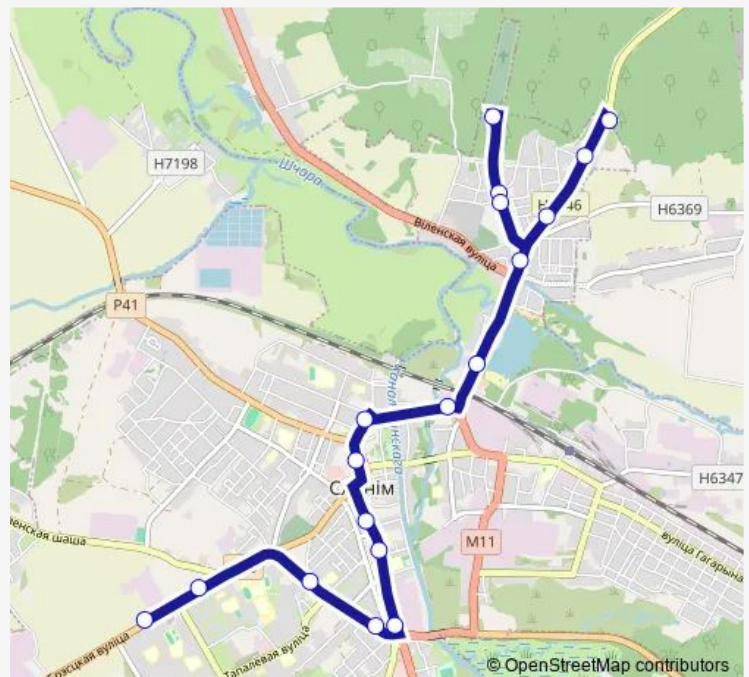

### Route schedule

Подлесная — Мрз

Monday 07:00-23:00

Tuesday 07:00-23:00

Wednesday 07:00-23:00

Thursday 07:00-23:00

Friday 07:00-23:00

Saturday 07:00-23:00

### Route info

Direction: Подлесная

Stops: 18

Trip Duration: 0 hour 37 min

## Direction

Мрз — Подлесная

18 stops

[Open route schedule](#)

Мрз

Школа №10

Улица Новошоссейная

Магазин Ландыш

## Route info

Direction: Мрз

Stops: 18

Trip Duration: 0 hour 38 min

14т Bus time schedules and route maps are available in an offline PDF at busmaps.com. Use the busmaps.com website to see live bus times, train schedule or subway schedule, and step-by-step directions for all public transit in Slonim