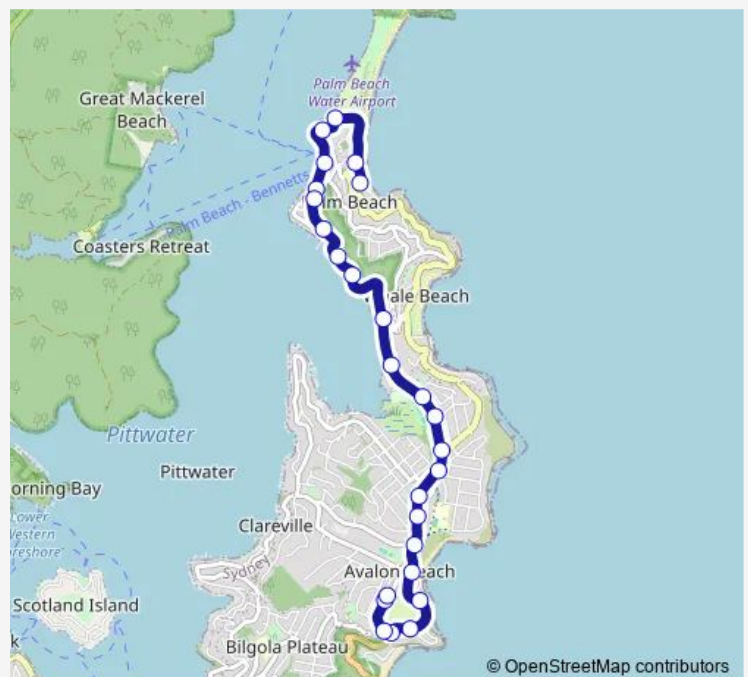

Barrenjoey Rd Opp George St

Barrenjoey Rd Opp Wollstonecraft Av

Barrenjoey Rd Opp Central Rd

Avalon Beach Slsc, Barrenjoey Rd

Barrenjoey Rd After The Crescent

Route schedule

Ocean PI At Ocean Rd — Avalon Public School, Old Barrenjoey Rd

Monday 08:58

Tuesday 08:58

Wednesday 08:58

Thursday 08:58

Friday 08:58

Saturday —

Sunday —

Route info

Direction: Ocean PI At Ocean Rd

Stops: 26

Trip Duration: 0 hour 17 min

667n — Narrabeen High School to Palm Beach

484 Barrenjoey Rd

Barrenjoey Rd Opp Old Barrenjoey Rd

Old Barrenjoey Rd Before Dress Circle Rd