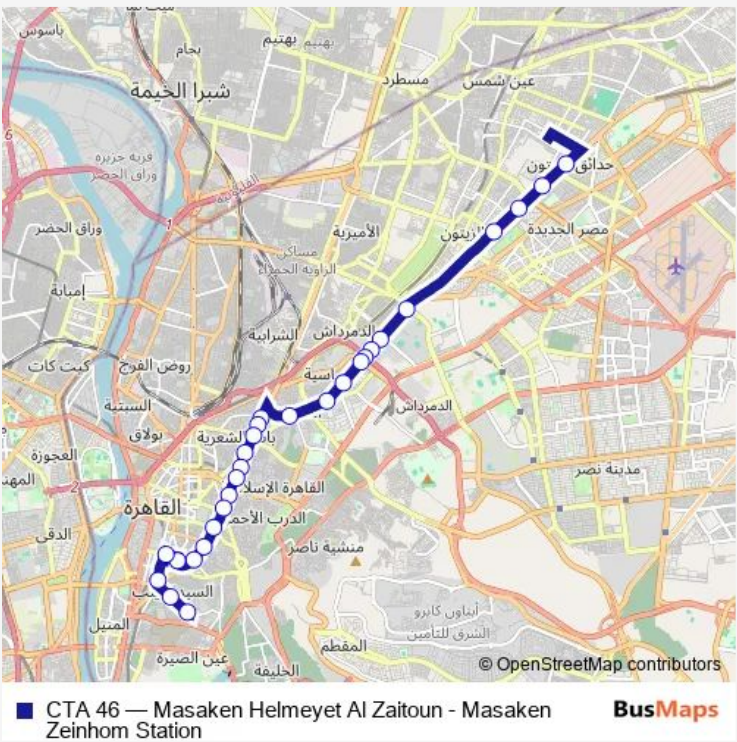

Bus CTA 46 Masaken Helmeyet Al Zaitoun - Masaken Zeinhom Station

[Go to website](#)

Direction
 Misr Al Gadida Military Hospital — Masaken Zainhom Station

28 stops

[Open route schedule](#)

- Misr Al Gadida Military Hospital
- Al Helmeya Garden (Gesr Al Suez)
- Heliopolis Central (Gesr Al Suez)
- Al Aziz Bellah (Gesr Al Suez)
- Kobry Al Qobba
- Ain Shams University Dorms
- Ain Shams University
- Abbaseya Square
- Abbaseya
- Al Qobba Al Fidaweyya Mosque (Abbaseya)
- Abdo Basha
- Al Geish Square
- Bab Al Shaereyya Girls Elementary School
- Bab Al Shaereyya Hospital
- Olowwa Faris St. (Bab Al Shaereyya)
- Bab Al Shaaria Square
- Al Huda Mosuqe (Al Mosky)
- Port Said St. Pedestrian Al Mosky
- Al Banat Mosque
- Cairo Security Directorate

Route schedule
 Misr Al Gadida Military Hospital — Masaken Zainhom Station

Monday	10:00
Tuesday	10:00
Wednesday	10:00
Thursday	10:00
Friday	10:00
Saturday	10:00
Sunday	10:00

Route info

Direction: Misr Al Gadida Military Hospital

Stops: 28

Trip Duration: 0 hour 59 min

Ahmed Maher Teaching Hospital

Al Tawheed Wal Nour (Al Sayeda Zeinab)

Qadry Basha (Al Sayeda Zeinab)

Al Sayeda Zeinab

Al Mounira Hospital

Abou Al Reesh

Monday 10:00

Tuesday 10:00

Wednesday 10:00

Thursday 10:00

Friday 10:00

Saturday 10:00

Sunday 10:00

Route info