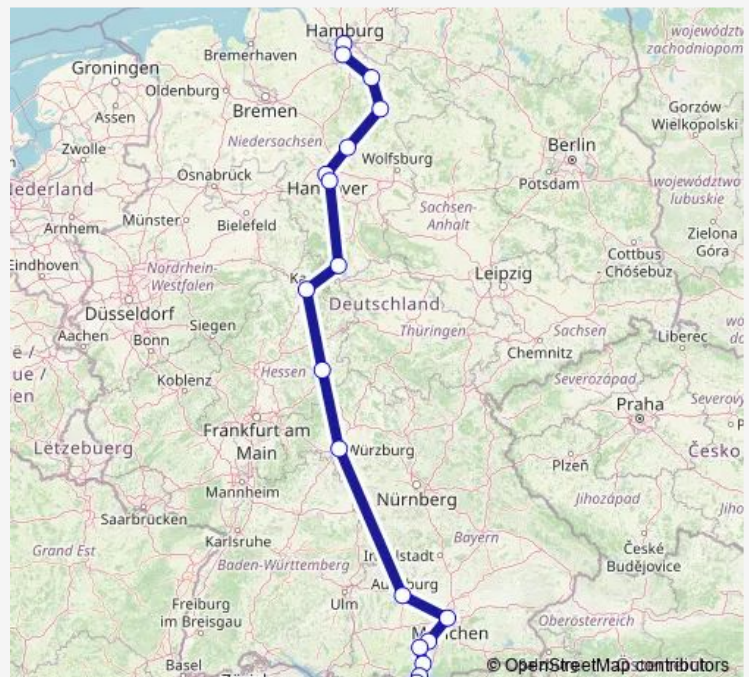

Lüneburg

Uelzen

Celle

Hannover Hbf

Hannover Messe/Laatzen

Göttingen

Kassel-Wilhelmshöhe

Fulda

Würzburg Hbf

Augsburg Hbf

München Hbf

Tutzing

Weilheim(Oberbay)

Murnau

Oberau

Garmisch-Partenkirchen

Mittenwald

Mittenwald(Gr)

Seefeld in Tirol

Route schedule

Hamburg Hbf — Innsbruck Hbf

Monday	—
Tuesday	—
Wednesday	—
Thursday	—
Friday	15:03
Saturday	08:28
Sunday	15:03

Route info

Direction: Hamburg Hbf

Stops: 22

Trip Duration: 9 hour 54 min

ICE 1297

BusMaps

Direction

Hamburg-Bergedorf — Innsbruck Hbf

21 stops

[Open route schedule](#)