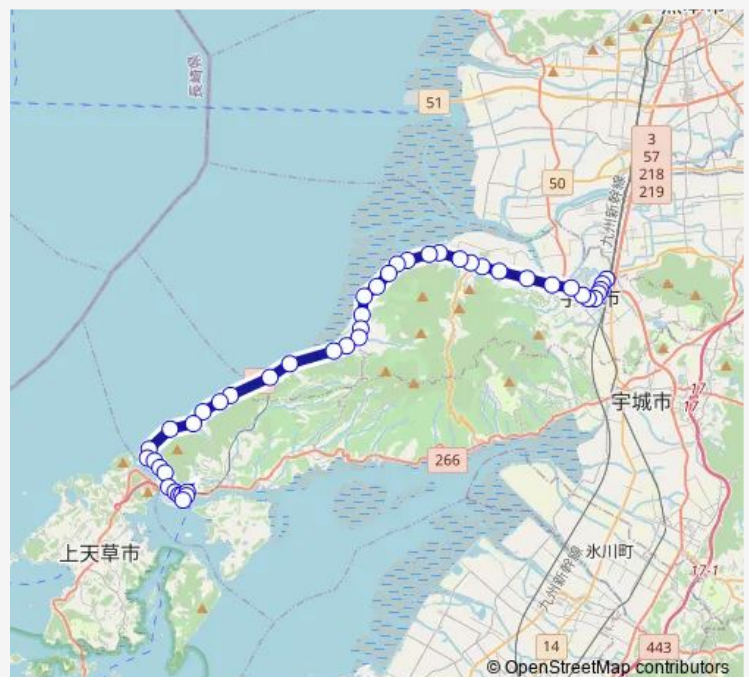

Thursday 07:20-17:15

Friday 07:20-17:15

Saturday 10:40-15:50

Sunday —

Route info

Direction: 宇土駅前

Stops: 45

Trip Duration: 0 hour 52 min