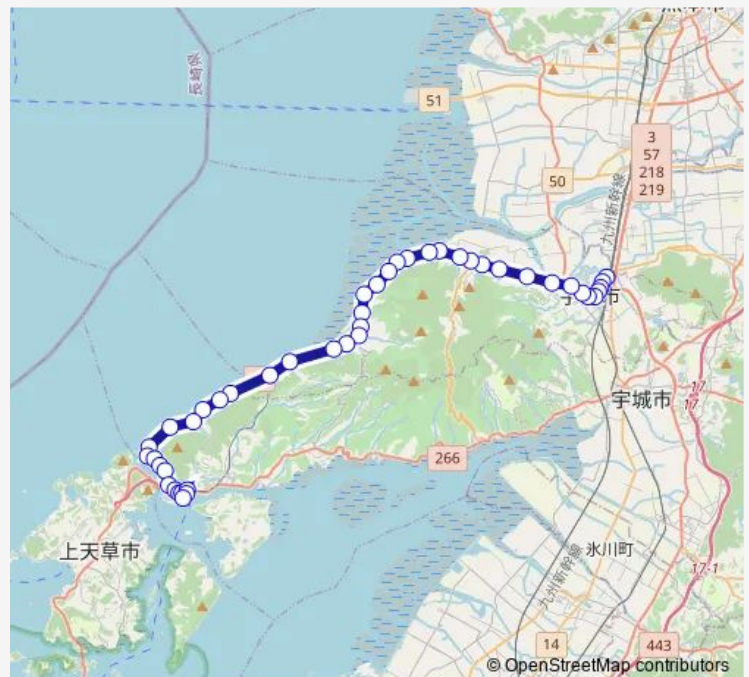

Thursday 07:20-17:15

Friday 07:20-17:15

Saturday 10:40-15:50

Sunday —

Route info

Direction: 宇土駅前

Stops: 45

Trip Duration: 0 hour 52 min