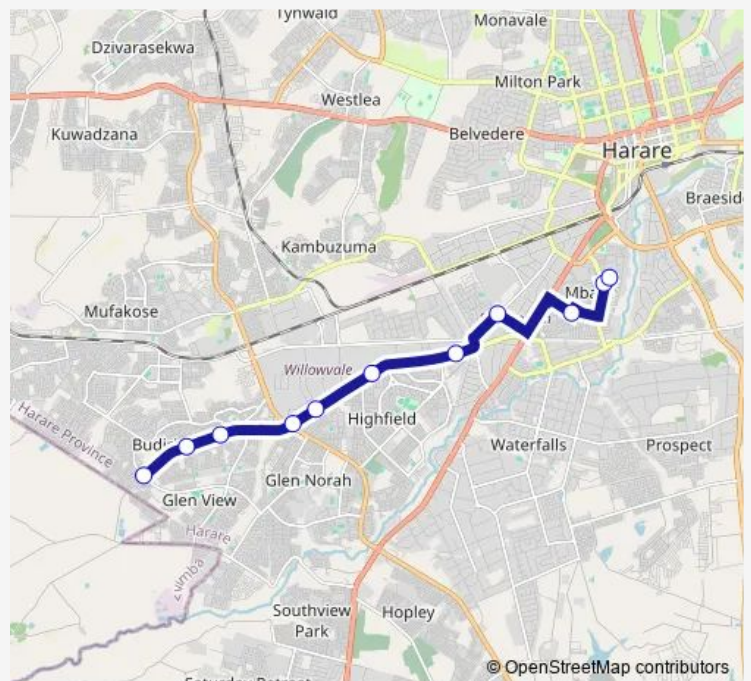

**Direction**

Budiro — Mbare Hub

11 stops

[Open route schedule](#)

Budiro

Corner 111th Crescent and Willowvale Road

Crown Choice

Corner High Glen Road and Willowvale Road

Puma, Willowvale Road

Glow Petroleum, Willowvale Road

Colour Purple Club, Willowale Road

Corner Macheater Road and Highfield Road

Nyaumwe Bar

Corner Ardennie Road and Seke Street

Mbare Hub

Route schedule

Budiro — Mbare Hub

Monday	13:46
Tuesday	13:46
Wednesday	13:46
Thursday	13:46
Friday	13:46
Saturday	13:46
Sunday	13:46

Route info

Direction: Budiro

Stops: 11

Trip Duration: 0 hour 40 min

**Budiro 1-2 to Mbare Hub**