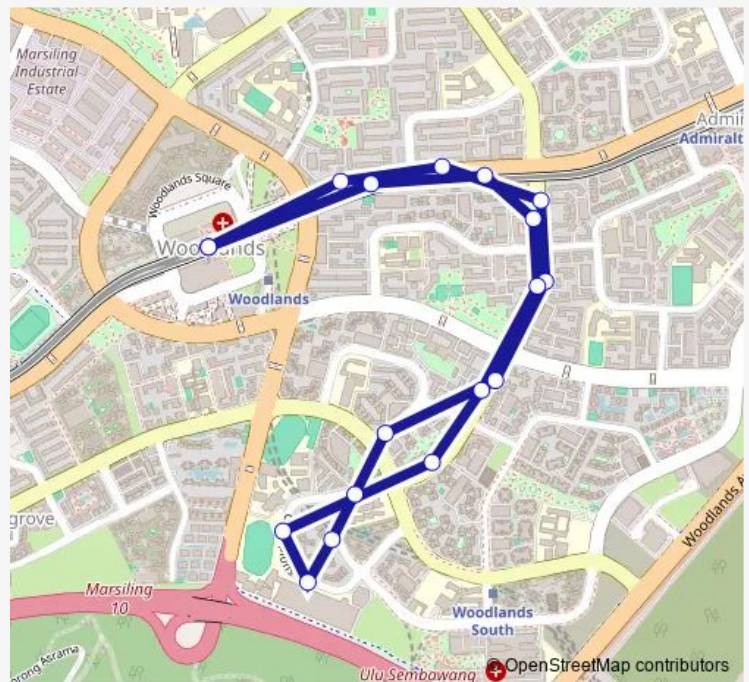

Route schedule

Woodlands Int — Woodlands Int

Monday 06:30

Tuesday 06:30

Wednesday 06:30

Thursday 06:30

Friday 06:30

Saturday —

Sunday —

Route info

Direction: Woodlands Int

Stops: 18

Trip Duration: 0 hour 25 min

900A

BusMaps

900A Bus time schedules and route maps are available in an offline PDF at busmaps.com. Use the busmaps.com website to see live bus times, train schedule or subway schedule, and step-by-step directions for all public transit in Johor Bahru