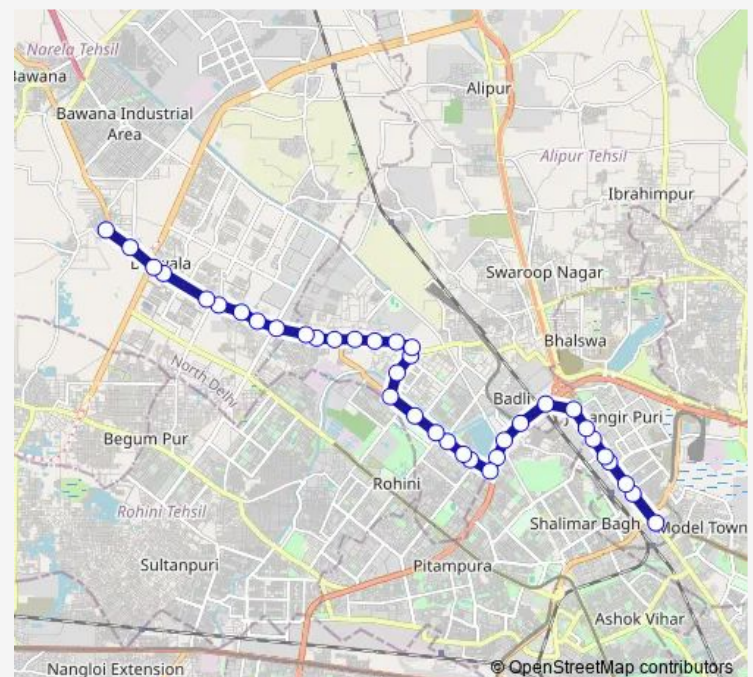

### Route schedule

Azadpur Terminal — Sultan Pur Crossing / Poothkhurd

Monday 07:05-21:36

Tuesday 07:05-21:36

Wednesday 07:05-21:36

Thursday 07:05-21:36

Friday 07:05-21:36

Saturday 07:05-21:36

Sunday 07:05-21:36

### Route info

Direction: Azadpur Terminal

Stops: 37

Trip Duration: 1 hour 10 min

161aup

BusMaps

Rohini Sec-16 Xing

Delhi Engg College Shahbad