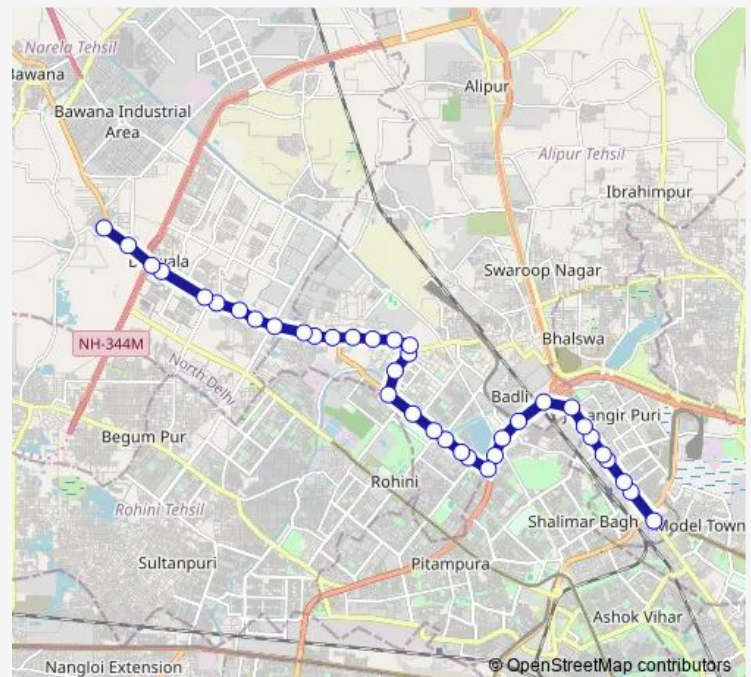

Rohini Sec-11 (Aggarwal Sabha)

Rohini Sec 17a

Rohini Sec 16 (Maharaja Aggarsen Dharam Sthal)

Route schedule

Azadpur Terminal — Sultan Pur Crossing / Poothkhurd

Monday 07:05-21:36

Tuesday 07:05-21:36

Wednesday 07:05-21:36

Thursday 07:05-21:36

Friday 07:05-21:36

Saturday 07:05-21:36

Sunday 07:05-21:36

Route info

Direction: Azadpur Terminal

Stops: 37

Trip Duration: 1 hour 10 min