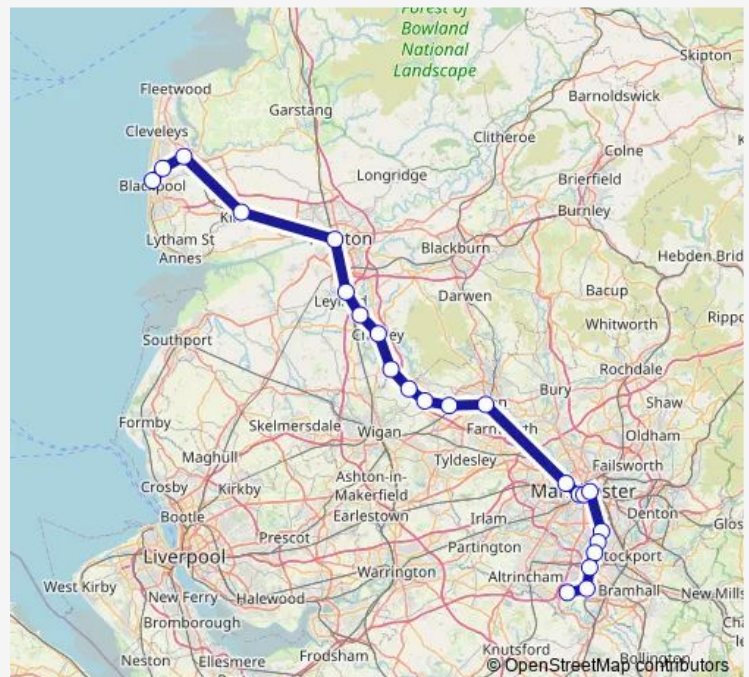

### Route schedule

Blackpool North — Manchester Airport

Monday 04:44-23:19

Tuesday 04:44-23:19

Wednesday 04:44-23:19

Thursday 04:44-23:19

Friday 04:44-23:19

Saturday 04:44-23:07

### Route info

Direction: Blackpool North

Stops: 23

Trip Duration: 1 hour 48 min

■ Nt:Bpn->Mia — NT train service from BPN to Mia

Heald Green

Manchester Airport