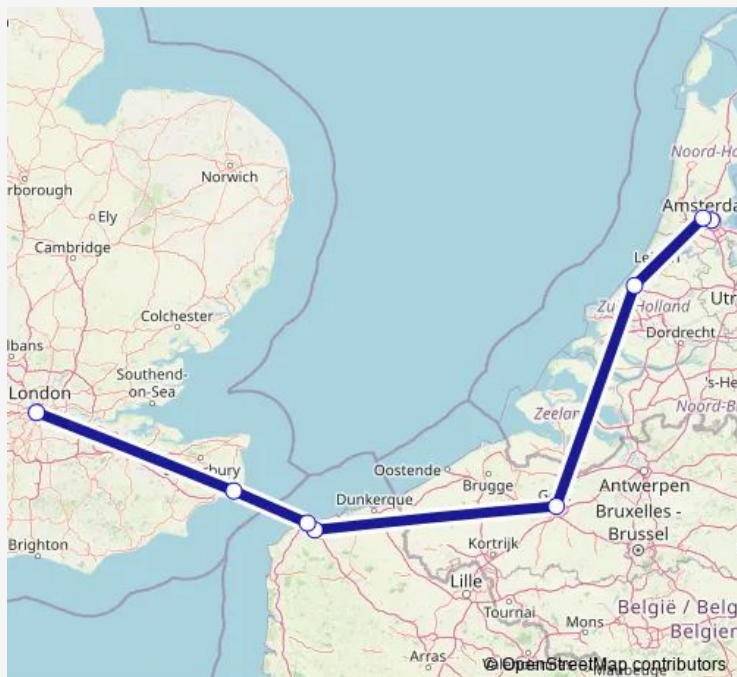

### Direction

Victoria Coach Station,->Ne — Amsterdam Sloterdijk

7 stops

[Open route schedule](#)

Victoria Coach Station,->Ne

Folkestone Eurotunnel Terminal,entrance

Calais (Eurotunnel)

Bruges (Station Brugge)

Ghent Dampoort (Bus parking)

The Hague (Central Station)

Amsterdam Sloterdijk

### Route schedule

Victoria Coach Station,->Ne — Amsterdam Sloterdijk

Monday	22:00
Tuesday	—
Wednesday	22:00
Thursday	22:00
Friday	22:00-22:30
Saturday	22:00-22:30
Sunday	22:00

### Route info

Direction: Victoria Coach Station,->Ne

Stops: 7

Trip Duration: 11 hour 0 min

■ N824 — Victoria Coach Station, Belgravia-Amsterdam Central Station , Lowest