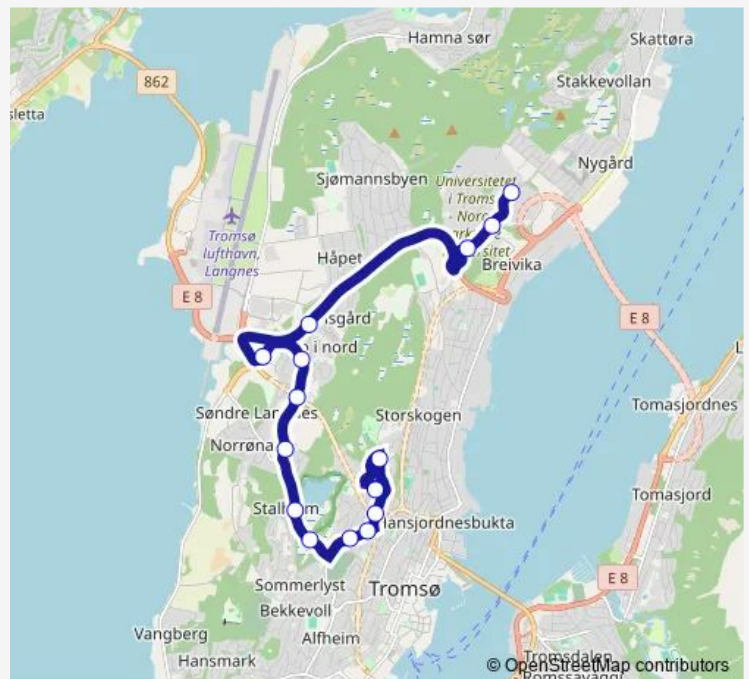

Trykkbassenget

Myrengvegen sør

Myreng

Skoglyst

Route schedule

Unn — Skoglyst

Monday 15:12-16:12

Tuesday 15:12-16:12

Wednesday 15:12-16:12

Thursday 15:12-16:12

Friday 15:12-16:12

Saturday —

Sunday —

Route info

Direction: Unn

Stops: 14

Trip Duration: 0 hour 20 min

■ X35 — Direkterute Myreng

Direction

Myreng — Unn

15 stops

[Open route schedule](#)

Myreng

Skoglyst

Tuesday 06:30-09:35

Wednesday 06:30-09:35

Thursday 06:30-09:35

Friday 06:30-09:35

Saturday —

Sunday —

Route info

Direction: Myreng