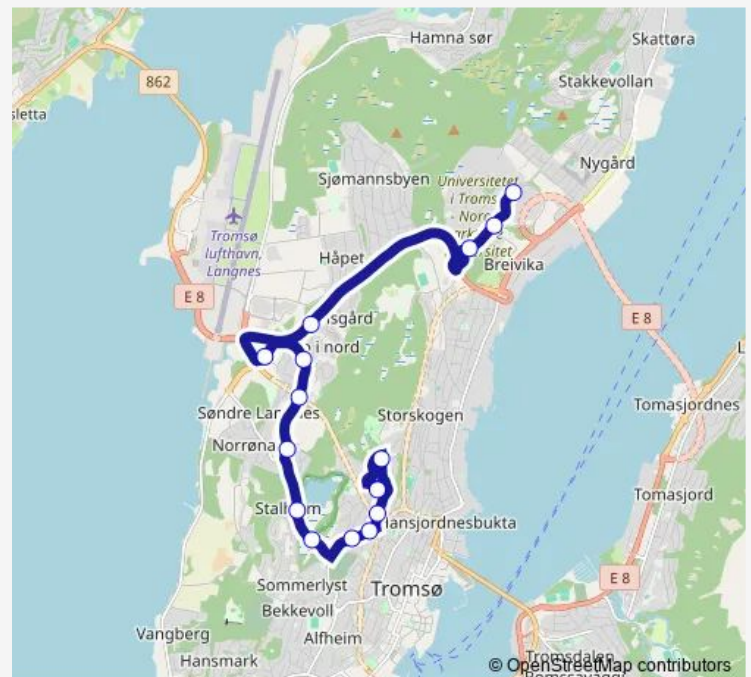

Trykkbassenget

Myrengvegen sør

Myreng

Skoglyst

Route schedule

Unn — Skoglyst

Monday 15:12-16:12

Tuesday 15:12-16:12

Wednesday 15:12-16:12

Thursday 15:12-16:12

Friday 15:12-16:12

Saturday —

Sunday —

Route info

Direction: Unn

Stops: 14

Trip Duration: 0 hour 20 min

■ X35 — Direkterute Myreng

Direction

Myreng — Unn

15 stops

[Open route schedule](#)

Myreng

Skoglyst

Tuesday 06:30-09:35

Wednesday 06:30-09:35

Thursday 06:30-09:35

Friday 06:30-09:35

Saturday —

Sunday —

Route info

Direction: Myreng