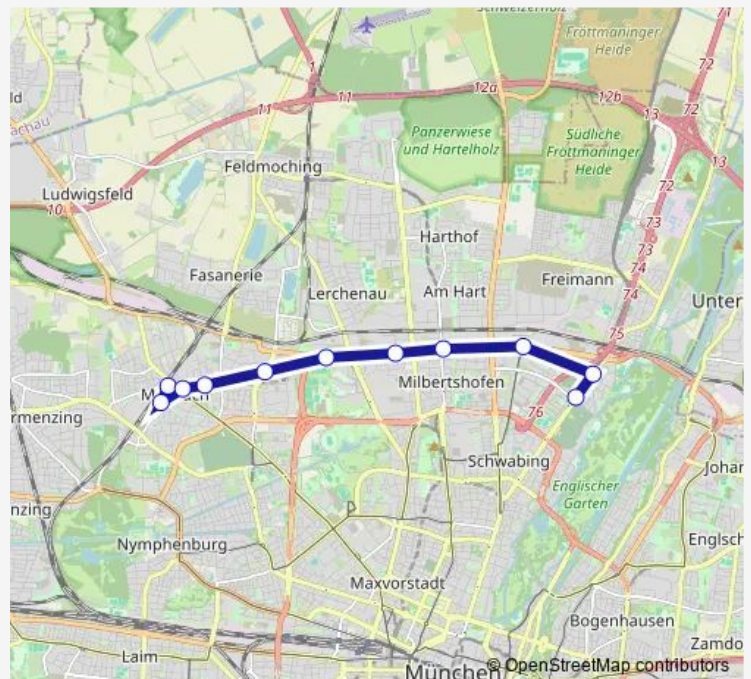

Olympia-Einkaufszentrum West

Oberwiesenfeld

Anhalter Platz

Frankfurter Ring

Schwabing Nord

Studentenstadt

Alte Heide

### Route schedule

Moosach — Alte Heide

Monday 05:52-21:50

Tuesday 05:52-21:50

Wednesday 05:52-21:50

Thursday 05:52-21:50

Friday 05:52-21:50

Saturday 06:11-21:50

### Route info

Direction: Moosach

Stops: 11

Trip Duration: 0 hour 27 min

■ X35

BusMaps

## Direction

Alte Heide — Moosach

10 stops

[Open route schedule](#)

Alte Heide

Studentenstadt

Schwabing Nord

Frankfurter Ring