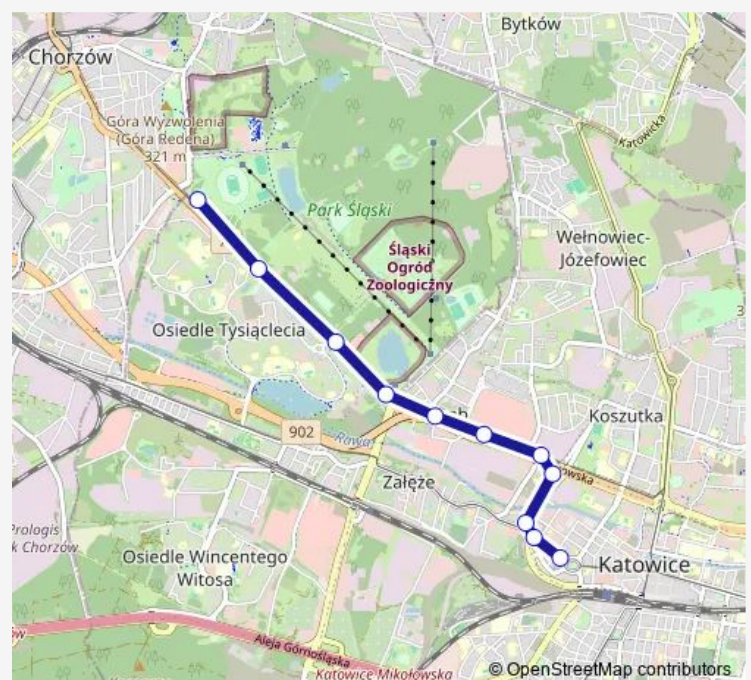

Sunday

07:34-18:34

### Route info

Direction: Katowice Sobieskiego

Stops: 11

Trip Duration: 0 hour 16 min