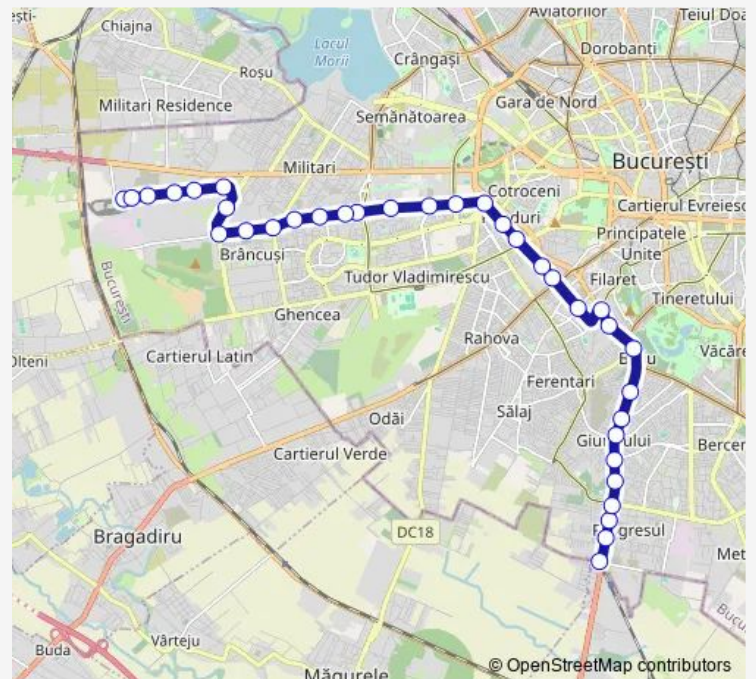

### Route schedule

C.F.R. Progresul — Depoul Militari

Monday 04:30-23:20

Tuesday 04:30-23:20

Wednesday 04:30-23:20

Thursday 04:30-23:20

Friday 04:30-23:20

Saturday 04:30-23:20

### Route info

Direction: C.F.R. Progresul

Stops: 35

Trip Duration: 1 hour 0 min

Brasov

Compasului

Romancierilor

Frigocom

## Route info

Direction: Depoul Militari

Stops: 35

Trip Duration: 1 hour 3 min

Muzeul Bacovia

Piata Progresul

Toporasi

Drumul Gazarului