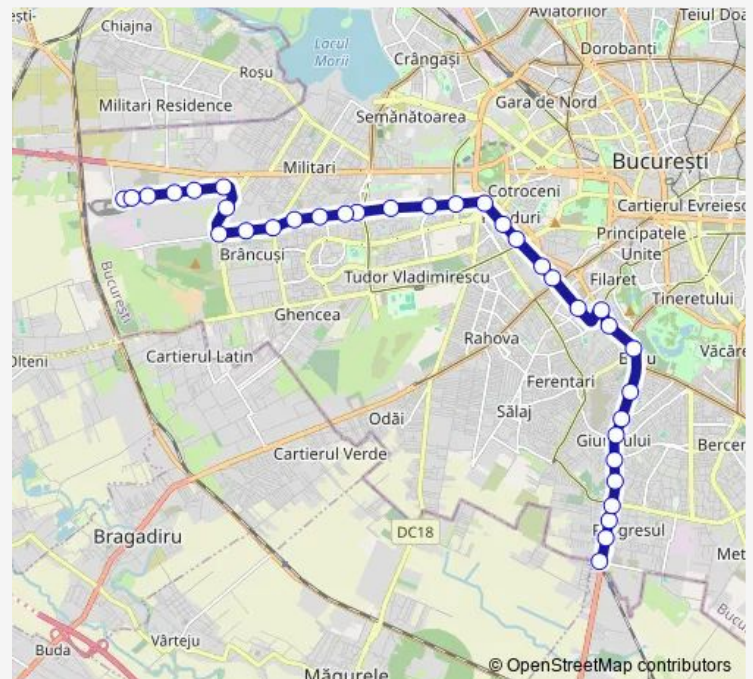

Saturday 04:30-23:20

Sunday 04:50-23:20

Route info

Direction: C.F.R. Progresul

Stops: 35

Trip Duration: 0 hour 57 min

Brasov

Compasului

Saturday 04:10-23:00

Sunday 04:36-23:00

Route info

Direction: Depoul Militari

Stops: 35

Trip Duration: 0 hour 58 min

Muzeul Bacovia

Piata Progresul