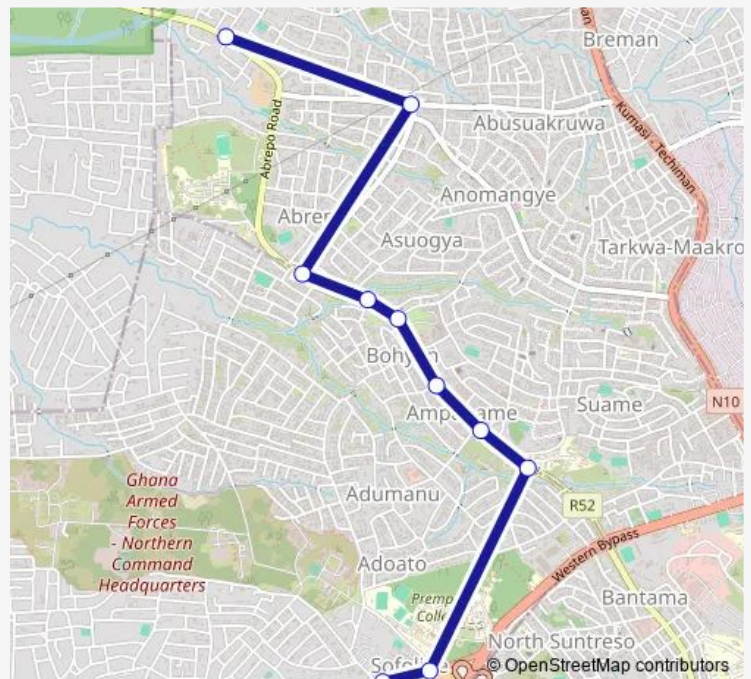

Tram 25 25I

[Go to website](#)

Direction

stop_330 — stop_25

11 stops

[Open route schedule](#)

stop_330

stop_327

stop_25

Route schedule

stop_330 — stop_25

Monday 00:00

Tuesday 00:00

Wednesday 00:00

Thursday 00:00

Friday 00:00

Saturday 00:00

Sunday 00:00

Route info

Direction: stop_330

Stops: 11

Trip Duration: 5 hour 29 min

25 — 25I

Direction

stop_27 — stop_329

12 stops

[Open route schedule](#)

stop_27

stop_312

stop_316

stop_318

stop_319