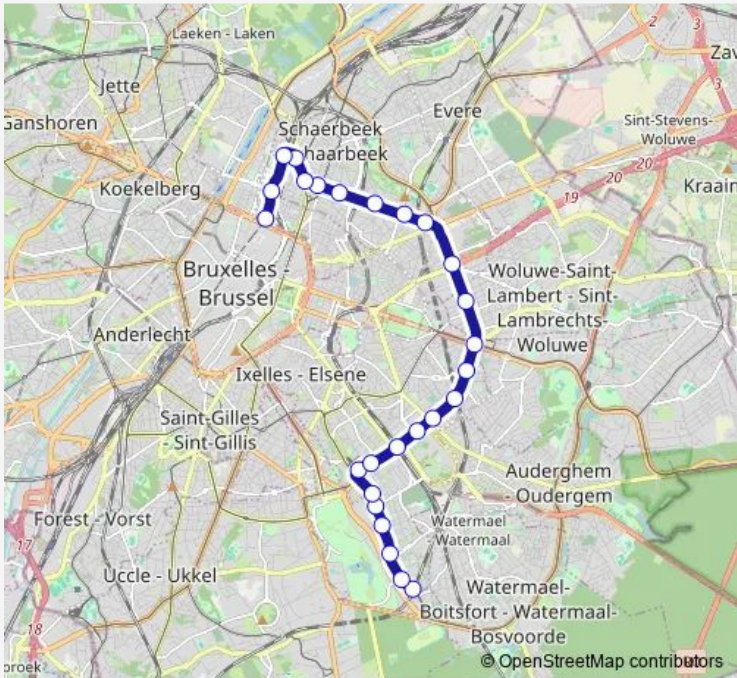

Tram 25 Boondael Gare - Rogier

[Go to website](#)

**Direction**  
Boondael Gare — Rogier  
26 stops  
[Open route schedule](#)

- Boondael Gare
- Bresil
- Marie-Jose
- Solbosch
- Ulb
- Jeanne
- Buyl
- Roffiaen
- Etterbeek Gare
- Vub
- Arsenal
- Petillon
- Boileau
- Montgomery
- Georges Henri
- Diamant
- Meiser
- Patrie
- Bienfaiteurs
- Coteaux
- Robiano

Route schedule  
Boondael Gare — Rogier

Monday	04:52-00:19 <sup>+1</sup>
Tuesday	04:52-00:19 <sup>+1</sup>
Wednesday	04:52-00:19 <sup>+1</sup>
Thursday	04:52-00:19 <sup>+1</sup>
Friday	04:52-00:19 <sup>+1</sup>
Saturday	04:52-00:19 <sup>+1</sup>
Sunday	04:52-00:19 <sup>+1</sup>

Route info  
Direction: Boondael Gare  
Stops: 26  
Trip Duration: 0 hour 36 min

25 — Boondael Gare - Rogier **BusMaps**

Lefrancq

Liedts

Thomas

Gare DU Nord

Rogier

## Route info

Direction: Rogier

Stops: 21

Trip Duration: 0 hour 30 min