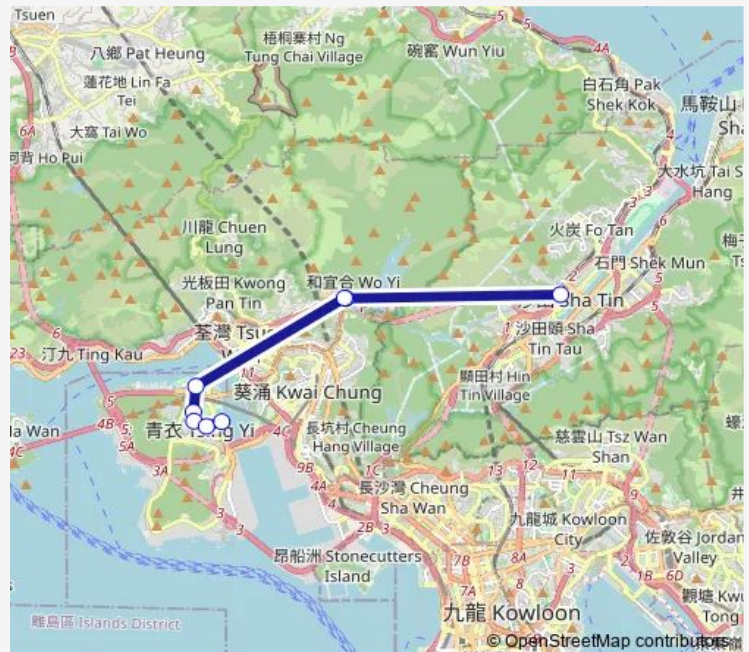

Monday 18:40-19:00

Tuesday 18:40-19:00

Wednesday 18:40-19:00

Thursday 18:40-19:00

Friday 18:40-19:00

Saturday —

Sunday —

Route info

Direction: [Ctb] SHA TIN Central[[Kmb+Ctb] Shatin Central BUS Terminus/
Shatin Central[[Kmb] Shatin Central BUS Terminus[[Lwb] SHA TIN Central B/T

Stops: 8

Trip Duration: 0 hour 27 min

49P Bus time schedules and route maps are available in an offline PDF at busmaps.com. Use the busmaps.com website to see live bus times, train schedule or subway schedule, and step-by-step directions for all public transit in Tsuen Wan