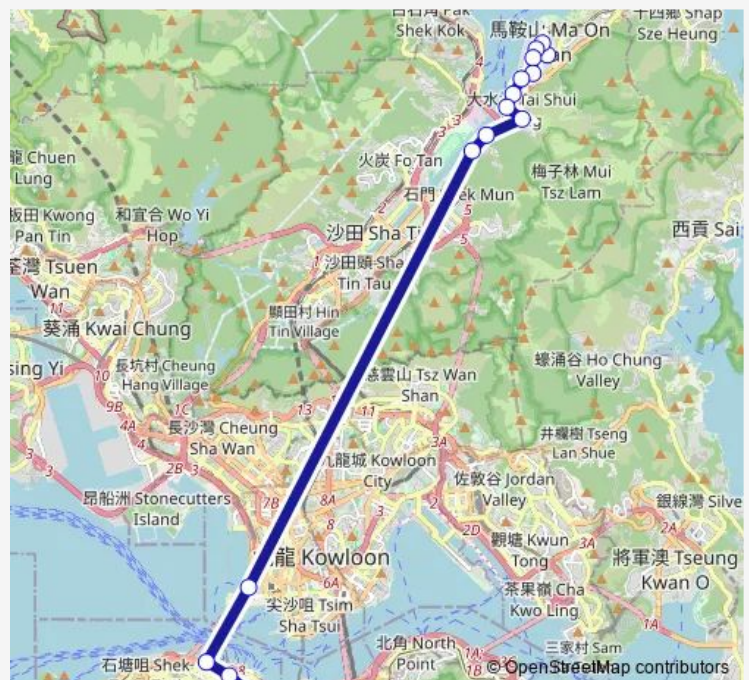

Route schedule

[Ctb] Admiralty - MTR Exit D[[Kmb+Ctb] Admiralty (East) Terminus/
Admiralty - MTR Exit D — [Kmb+Ctb] YIU ON BUS Terminus/
Yiu ON Estate[[Kmb] YIU ON BUS Terminus][Lwb] YIU ON Estate

Monday	17:41-18:55
Tuesday	17:41-18:55
Wednesday	17:41-18:55
Thursday	17:41-18:55
Friday	17:41-18:55
Saturday	—
Sunday	—

Route info

Direction: [Ctb] Admiralty - MTR Exit D[[Kmb+Ctb] Admiralty (East) Terminus/
Admiralty - MTR Exit D

Stops: 18

Trip Duration: 0 hour 55 min

[Ctb] Chevalier Garden, A Kung KOK Street[[Kmb+Ctb] Chevalier Garden/
Chevalier Garden, A Kung KOK Street[[Kmb] Chevalier Garden[[Lwb] Chevalier Garden