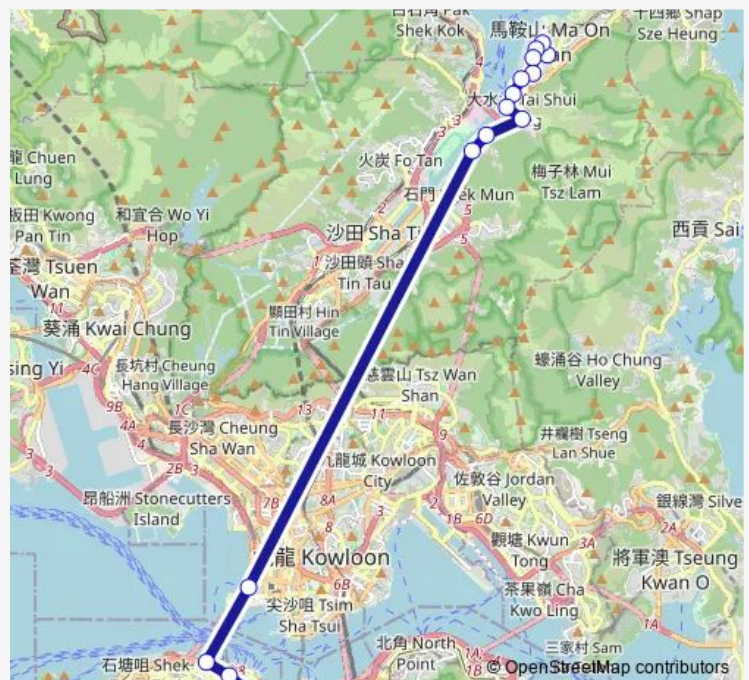

Tuesday 17:41-18:55

Wednesday 17:41-18:55

Thursday 17:41-18:55

Friday 17:41-18:55

Saturday —

Sunday —

Route info

Direction: [Ctb] Admiralty - MTR Exit D[[Kmb+Ctb] Admiralty (East) Terminus/
Admiralty - MTR Exit D

Stops: 18

Trip Duration: 1 hour 11 min

[Ctb] Chevalier Garden, A Kung KOK Street[[Kmb+Ctb] Chevalier Garden/
Chevalier Garden, A Kung KOK Street[[Kmb] Chevalier Garden[[Lwb] Chevalier Garden

[Ctb] KAM TAI Court, Ning TAI Road[[Kmb+Ctb] KAM TAI Court/
Kam TAI Court, Ning TAI Road[[Kmb] KAM TAI Court[[Lwb] KAM TAI Court