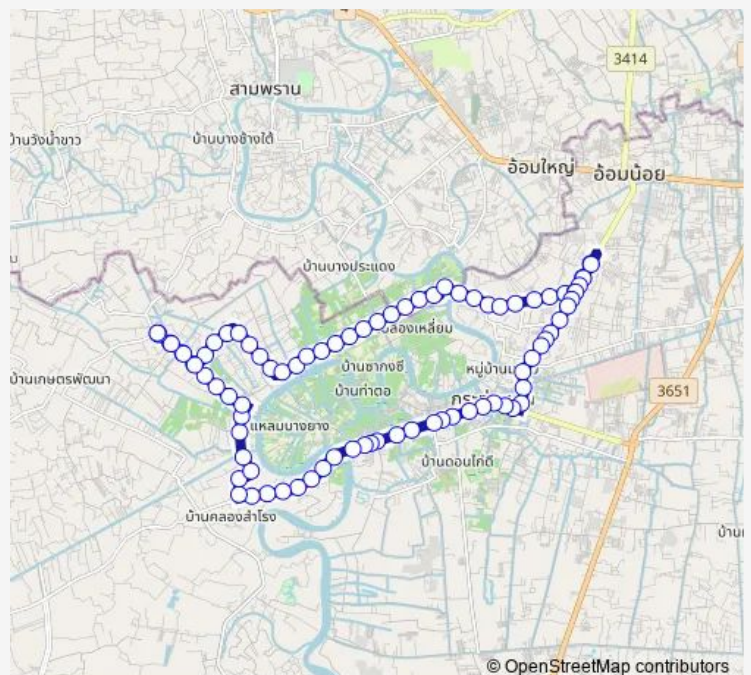

จุดขึ้นลง;visual stop

### Route schedule

จุดขึ้นลง;visual stop — จุดขึ้นลง;visual stop

Monday 00:00

Tuesday 00:00

Wednesday 00:00

Thursday 00:00

Friday 00:00

Saturday 00:00

### Route info

Direction: จุดขึ้นลง;visual stop

Stops: 85

Trip Duration: 1 hour 45 min

จุดขึ้นลง;visual stop

จุดขึ้นลง;visual stop

จุดขึ้นลง;visual stop

จุดขึ้นลง;visual stop