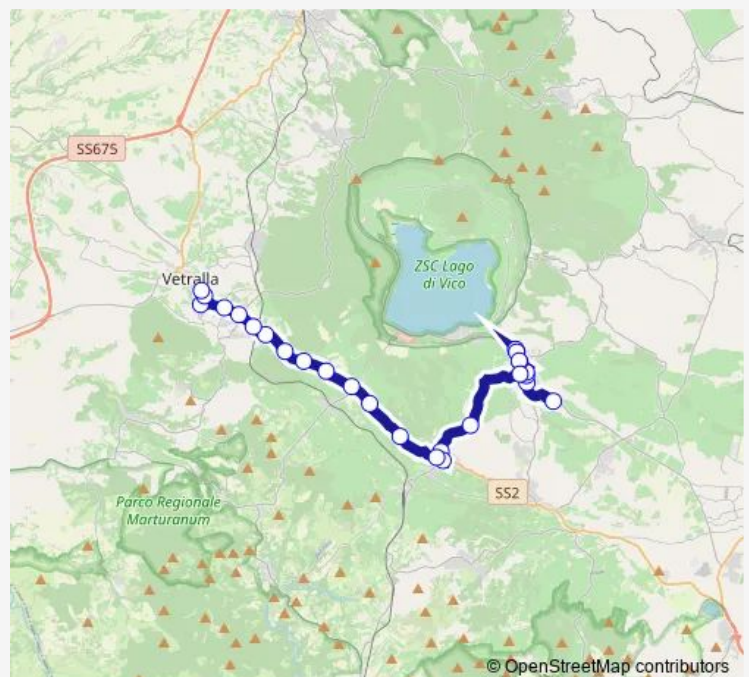

Tuesday 06:30-10:30

Wednesday 06:30-10:30

Thursday 06:30-10:30

Friday 06:30-10:30

Saturday —

Sunday —

**Route info**

Direction: Ronciglione | Deposito # f2547

Stops: 27

Trip Duration: 0 hour 30 min

Ronciglione (Comune) - Vetralla # Ro28a

Vetralla | Stazione FS # f1531

Vetralla | La Cura # f1532

Vetralla | Cimitero # f566

Vetralla ITC # f8686

Vetralla | Via Cassia Via Madonna Lauro # f1533